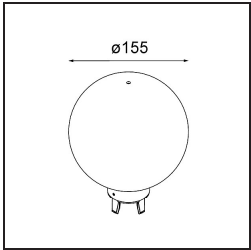

TM30 & CRI diagram

Light distribution & beam diagram

Accessorio Ottico

12623038 Glass Tube Up 46 Placebo White Matt

12623238 Glass Tube Up 130 Placebo White Matt

12625038 Glass Ball Up 90 Placebo White Matt