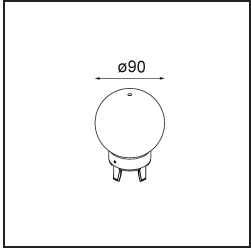

TM30 & CRI diagram

Light distribution & beam diagram

Accessorio Ottico

12623038 Glass Tube Up 46 Placebo White Matt

12623238 Glass Tube Up 130 Placebo White Matt

12625038 Glass Ball Up 90 Placebo White Matt