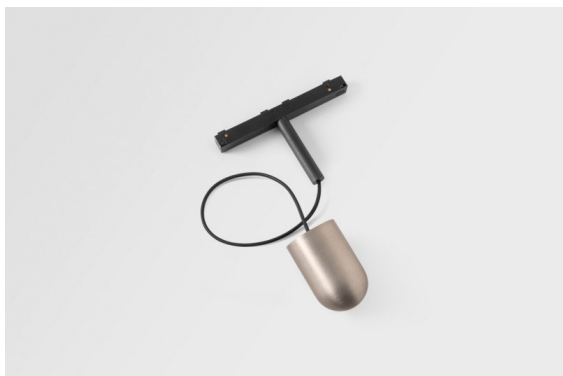

Date

Customer

Project

Type

Placebo Track 48V Suspended Up 60 1x LED 3000K 1-10V Silver Bronze Brushed Anodised

Placebo is a paradigm of playful choices of up and down light. You will soon discover the many options it comes with, giving you even more choices. Different shapes, sizes and shades designed for you, and then add all the colour combinations. All playful instruments to turn your creative vision into lovely rhythms of pure forms and light.

Specifications

Material	13540284
Light Source Type	LED
LED Type	PLACEBO - TCI LED 12x 3030
LED technology	LED PCB
CRI	Min. 90
Colour Temperature	3000K
Lifetime	L80B20 @50,000 Hours
Lamp Included	Yes
Number of Light Sources	1
CIE flux code	18 44 71 47 72
Binning (SDCM)	3
Light Direction	Up
Input Voltage	48Vdc
Luminaire power (W)	7.1
Electrical Class	III
IP Rating	20
Glow wire rating (°C)	960
Dimming Protocol	1-10V
Indoor/Outdoor	Indoor
Application	Ceiling
Mounting	Suspended
Adjustability	Not Applicable
Distance to Lighted Object (m)	0,1
Primary Colour & Primary Finish	Silver Bronze, Brushed Anodised
Gross weight (g)	558.0
Luminous flux per lamp (lm)	625
Efficacy (lm/W)	88
Glare rating	18

Remark

- Glass ball or tube not included
 - Longer suspension cable on request (standard length is 2 meter)
 - This is not a complete product. Placebo Glass or Placebo Tube and Pista track 48V system required.
 - This is not a complete product. Placebo Glass or Placebo Tube and Pista track 48V system required.
 - For installations without dimmer, it is recommended to use 1-10 V luminaires.
-