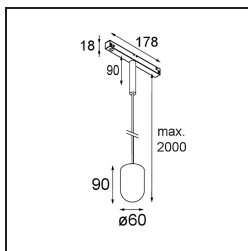

Date

Customer

Project

Type

Placebo Track 48V Suspended Up 60 1x LED 3000K 1-10V Silver Bronze Brushed Anodised

Placebo is a paradigm of playful choices of up and down light. You will soon discover the many options it comes with, giving you even more choices. Different shapes, sizes and shades designed for you, and then add all the colour combinations. All playful instruments to turn your creative vision into lovely rhythms of pure forms and light.

Specifications

Material	13540284
Light Source Type	LED
LED Type	PLACEBO - TCI LED 12x 3030
LED technology	LED PCB
CRI	Min. 90
Colour Temperature	3000K
Lifetime	L80B20 @50,000 Hours
Lamp Included	Yes
Number of Light Sources	1
CIE flux code	18 44 71 47 72
Binning (SDCM)	3
Light Direction	Up
Input Voltage	48Vdc
Luminaire power (W)	7.1
Electrical Class	III
IP Rating	20
Glow wire rating (°C)	960
Dimming Protocol	1-10V
Indoor/Outdoor	Indoor
Application	Ceiling
Mounting	Suspended
Adjustability	Not Applicable
Distance to Lighted Object (m)	0,1
Primary Colour & Primary Finish	Silver Bronze, Brushed Anodised
Gross weight (g)	558.0
Luminous flux per lamp (lm)	625
Efficacy (lm/W)	88
Glare rating	18

Remark

- Glass ball or tube not included
 - Longer suspension cable on request (standard length is 2 meter)
 - This is not a complete product. Placebo Glass or Placebo Tube and Pista track 48V system required.
 - This is not a complete product. Placebo Glass or Placebo Tube and Pista track 48V system required.
 - For installations without dimmer, it is recommended to use 1-10 V luminaires.
-

TM30 & CRI diagram

Light distribution & beam diagram

Diagrams

Optical Accessories

12623038 Glass Tube Up 46 Placebo White Matt

12623238 Glass Tube Up 130 Placebo White Matt

12625038 Glass Ball Up 90 Placebo White Matt