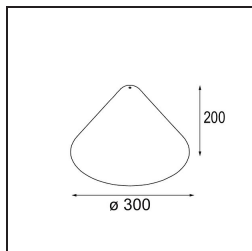

12623238 Glass Tube Up 130 Placebo White Matt

12625038 Glass Ball Up 90 Placebo White Matt

12625238 Glass Ball Up 155 Placebo White Matt

Accessori Decorativi

- 12628017 Shade Beanie Placebo Champagne Brushed
- 12628018 Shade Beanie Placebo Bronze Brushed
- 12628038 Shade Beanie Placebo Grey White Matt
- 12628083 Shade Beanie Placebo Black Matt