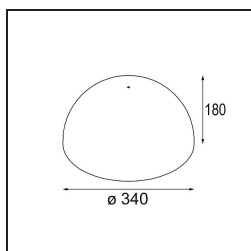

12623238 Glass Tube Up 130 Placebo White Matt

12625038 Glass Ball Up 90 Placebo White Matt

12625238 Glass Ball Up 155 Placebo White Matt

Accessori Decorativi

- 12628017 Shade Beanie Placebo Champagne Brushed
- 12628018 Shade Beanie Placebo Bronze Brushed
- 12628038 Shade Beanie Placebo Grey White Matt
- 12628083 Shade Beanie Placebo Black Matt