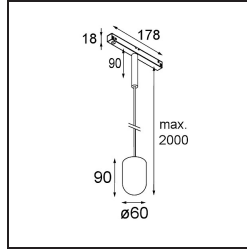

Date
Customer
Project
Type

Placebo Track 48V Suspended Up 60 1x LED 3000K 1-10V Bronze Brushed Anodised

Placebo is a paradigm of playful choices of up and down light. You will soon discover the many options it comes with, giving you even more choices. Different shapes, sizes and shades designed for you, and then add all the colour combinations. All playful instruments to turn your creative vision into lovely rhythms of pure forms and light.

Specifications

Material	13540282
Light Source Type	LED
LED Type	PLACEBO - TCI LED 12x 3030
LED technology	LED PCB
CRI	Min. 90
Colour Temperature	3000K
Lifetime	L80B20 @50,000 Hours
Lamp Included	Yes
Number of Light Sources	1
CIE flux code	18 44 71 47 72
Binning (SDCM)	3
Light Direction	Up
Input Voltage	48Vdc
Luminaire power (W)	7.1
Electrical Class	III
IP Rating	20
Glow wire rating (°C)	960
Dimming Protocol	1-10V
Indoor/Outdoor	Indoor
Application	Ceiling
Mounting	Suspended
Adjustability	Not Applicable
Distance to Lighted Object (m)	0,1
Primary Colour & Primary Finish	Bronze, Brushed Anodised
Gross weight (g)	558.0
Luminous flux per lamp (lm)	625
Efficacy (lm/W)	88
Glare rating	18

Remark

- Glass ball or tube not included
 - Longer suspension cable on request (standard length is 2 meter)
 - This is not a complete product. Placebo Glass or Placebo Tube and Pista track 48V system required.
 - This is not a complete product. Placebo Glass or Placebo Tube and Pista track 48V system required.
 - For installations without dimmer, it is recommended to use 1-10 V luminaires.
-

TM30 & CRI diagram

Light distribution & beam diagram

Optical Accessories

12623038 Glass Tube Up 46 Placebo White Matt

12623238 Glass Tube Up 130 Placebo White Matt

12625038 Glass Ball Up 90 Placebo White Matt