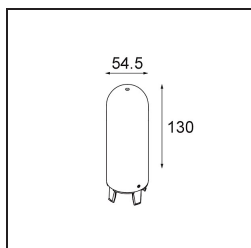

TM30 & CRI diagram

Light distribution & beam diagram

Diagrams

Accessorio Ottico

12623038 Glass Tube Up 46 Placebo White Matt

12623238 Glass Tube Up 130 Placebo White Matt

12625038 Glass Ball Up 90 Placebo White Matt