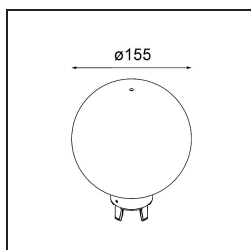

TM30 & CRI diagram

Light distribution & beam diagram

Diagrams

Accessorio Ottico

12623038 Glass Tube Up 46 Placebo White Matt

12623238 Glass Tube Up 130 Placebo White Matt

12625038 Glass Ball Up 90 Placebo White Matt