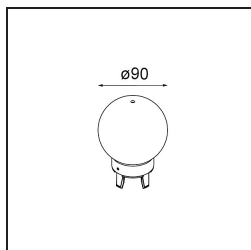

TM30 & CRI diagram

Light distribution & beam diagram

Diagrams

Accessorio Ottico

12623038 Glass Tube Up 46 Placebo White Matt

12623238 Glass Tube Up 130 Placebo White Matt

12625038 Glass Ball Up 90 Placebo White Matt