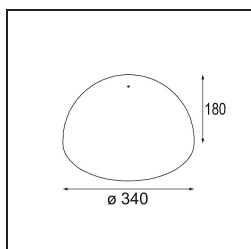

Accessori Decorativi

- 12628017 Shade Beanie Placebo Champagne Brushed
- 12628018 Shade Beanie Placebo Bronze Brushed
- 12628038 Shade Beanie Placebo Grey White Matt
- 12628083 Shade Beanie Placebo Black Matt