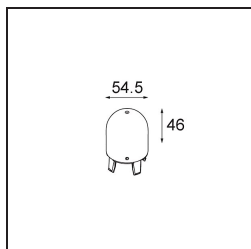

TM30 & CRI diagram

Light distribution & beam diagram

Diagrams

Accessorio Ottico

12623038 Glass Tube Up 46 Placebo White Matt

12623238 Glass Tube Up 130 Placebo White Matt

12625038 Glass Ball Up 90 Placebo White Matt