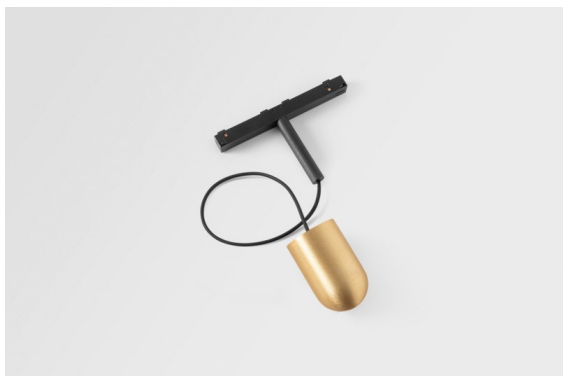

Date
Customer
Project
Type

*Placebo Track 48V Suspended Up 60 1x LED 3000K 1-10V Champagne Brushed Anodised*

Placebo is a paradigm of playful choices of up and down light. You will soon discover the many options it comes with, giving you even more choices. Different shapes, sizes and shades designed for you, and then add all the colour combinations. All playful instruments to turn your creative vision into lovely rhythms of pure forms and light.

**Specifications**

Material	13540241
Light Source Type	LED
LED Type	PLACEBO - TCI LED 12x 3030
LED technology	LED PCB
CRI	Min. 90
Colour Temperature	3000K
Lifetime	L80B20 @50,000 Hours
Lamp Included	Yes
Number of Light Sources	1
CIE flux code	18 44 71 47 72
Binning (SDCM)	3
Light Direction	Up
Input Voltage	48Vdc
Luminaire power (W)	7.1
Electrical Class	III
IP Rating	20
Glow wire rating (°C)	960
Dimming Protocol	1-10V
Indoor/Outdoor	Indoor
Application	Ceiling
Mounting	Suspended
Adjustability	Not Applicable
Distance to Lighted Object (m)	0,1
Primary Colour & Primary Finish	Champagne, Brushed Anodised
Gross weight (g)	558.0
Luminous flux per lamp (lm)	625
Efficacy (lm/W)	88
Glare rating	18

---

Remark	<ul style="list-style-type: none"><li>• Glass ball or tube not included</li><li>• Longer suspension cable on request (standard length is 2 meter)</li><li>• This is not a complete product. Placebo Glass or Placebo Tube and Pista track 48V system required.</li><li>• This is not a complete product. Placebo Glass or Placebo Tube and Pista track 48V system required.</li><li>• For installations without dimmer, it is recommended to use 1-10 V luminaires.</li></ul>
--------	---