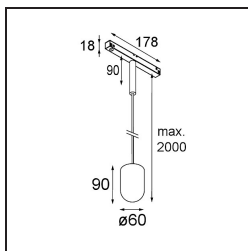

Date
Customer
Project
Type

*Placebo Track 48V Suspended Up 60 1x LED 3000K 1-10V Champagne Brushed Anodised*

Placebo is a paradigm of playful choices of up and down light. You will soon discover the many options it comes with, giving you even more choices. Different shapes, sizes and shades designed for you, and then add all the colour combinations. All playful instruments to turn your creative vision into lovely rhythms of pure forms and light.

**Specifications**

Material	13540241
Light Source Type	LED
LED Type	PLACEBO - TCI LED 12x 3030
LED technology	LED PCB
CRI	Min. 90
Colour Temperature	3000K
Lifetime	L80B20 @50,000 Hours
Lamp Included	Yes
Number of Light Sources	1
CIE flux code	18 44 71 47 72
Binning (SDCM)	3
Light Direction	Up
Input Voltage	48Vdc
Luminaire power (W)	7.1
Electrical Class	III
IP Rating	20
Glow wire rating (°C)	960
Dimming Protocol	1-10V
Indoor/Outdoor	Indoor
Application	Ceiling
Mounting	Suspended
Adjustability	Not Applicable
Distance to Lighted Object (m)	0,1
Primary Colour & Primary Finish	Champagne, Brushed Anodised
Gross weight (g)	558.0
Luminous flux per lamp (lm)	625
Efficacy (lm/W)	88
Glare rating	18

---

Remark	<ul style="list-style-type: none"><li>• Glass ball or tube not included</li><li>• Longer suspension cable on request (standard length is 2 meter)</li><li>• This is not a complete product. Placebo Glass or Placebo Tube and Pista track 48V system required.</li><li>• This is not a complete product. Placebo Glass or Placebo Tube and Pista track 48V system required.</li><li>• For installations without dimmer, it is recommended to use 1-10 V luminaires.</li></ul>
--------	---

---

**TM30 & CRI diagram**

**Light distribution & beam diagram**

**Optical Accessories**

12623038 Glass Tube Up 46 Placebo White Matt

12623238 Glass Tube Up 130 Placebo White Matt

12625038 Glass Ball Up 90 Placebo White Matt