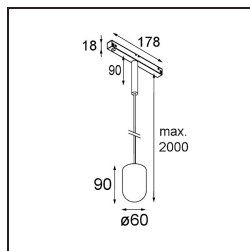

Date
Customer
Project
Type

*Placebo Track 48V Suspended Up 60 1x LED 3000K 1-10V Black Structure*

Placebo is a paradigm of playful choices of up and down light. You will soon discover the many options it comes with, giving you even more choices. Different shapes, sizes and shades designed for you, and then add all the colour combinations. All playful instruments to turn your creative vision into lovely rhythms of pure forms and light.

**Specifications**

Material	13540232
Light Source Type	LED
LED Type	PLACEBO - TCI LED 12x 3030
LED technology	LED PCB
CRI	Min. 90
Colour Temperature	3000K
Lifetime	L80B20 @50,000 Hours
Lamp Included	Yes
Number of Light Sources	1
CIE flux code	18 44 71 47 72
Binning (SDCM)	3
Light Direction	Up
Input Voltage	48Vdc
Luminaire power (W)	7.1
Electrical Class	III
IP Rating	20
Glow wire rating (°C)	960
Dimming Protocol	1-10V
Indoor/Outdoor	Indoor
Application	Ceiling
Mounting	Suspended
Adjustability	Not Applicable
Distance to Lighted Object (m)	0,1
Primary Colour & Primary Finish	Black, Structure
Gross weight (g)	558.0
Luminous flux per lamp (lm)	625
Efficacy (lm/W)	88
Glare rating	18

---

Remark

- Glass ball or tube not included
  - Longer suspension cable on request (standard length is 2 meter)
  - This is not a complete product. Placebo Glass or Placebo Tube and Pista track 48V system required.
  - This is not a complete product. Placebo Glass or Placebo Tube and Pista track 48V system required.
  - For installations without dimmer, it is recommended to use 1-10 V luminaires.
-