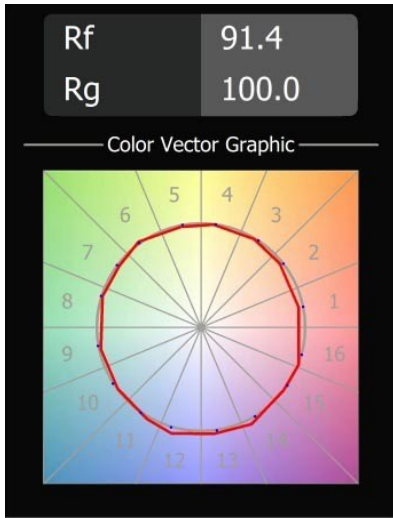

TM30 & CRI diagram