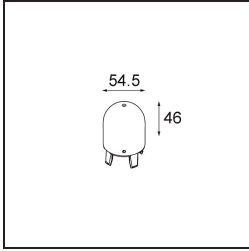

Specifications

Material	13540209
Light Source Type	LED
LED Type	PLACEBO - TCI LED 12x 3030
LED technology	LED PCB
CRI	Min. 90
Colour Temperature	3000K
Lifetime	L80B20 @50,000 Hours
Lamp Included	Yes
Number of Light Sources	1
CIE flux code	18 44 71 47 72
Binning (SDCM)	3
Light Direction	Up
Input Voltage	48Vdc
Luminaire power (W)	7.1
Electrical Class	III
IP Rating	20
Glow wire rating (°C)	960
Dimming Protocol	1-10V
Indoor/Outdoor	Indoor
Application	Ceiling
Mounting	Suspended
Adjustability	Not Applicable
Distance to Lighted Object (m)	0,1
Primary Colour & Primary Finish	White, Structure
Gross weight (g)	558.0
Luminous flux per lamp (lm)	625
Efficacy (lm/W)	88
Glare rating	18

Remark

- Glass ball or tube not included
 - Longer suspension cable on request (standard length is 2 meter)
 - This is not a complete product. Placebo Glass or Placebo Tube and Pista track 48V system required.
 - This is not a complete product. Placebo Glass or Placebo Tube and Pista track 48V system required.
 - For installations without dimmer, it is recommended to use 1-10 V luminaires.
-

TM30 & CRI diagram

Light distribution & beam diagram

Optical Accessories

12623038 Glass Tube Up 46 Placebo White Matt

12623238 Glass Tube Up 130 Placebo White Matt

12625038 Glass Ball Up 90 Placebo White Matt