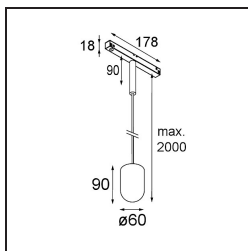

Date
Customer
Project
Type

Placebo Track 48V Suspended Up 60 1x LED 3000K 1-10V White Structure

Placebo is a paradigm of playful choices of up and down light. You will soon discover the many options it comes with, giving you even more choices. Different shapes, sizes and shades designed for you, and then add all the colour combinations. All playful instruments to turn your creative vision into lovely rhythms of pure forms and light.

Specifications

Material	13540209
Light Source Type	LED
LED Type	PLACEBO - TCI LED 12x 3030
LED technology	LED PCB
CRI	Min. 90
Colour Temperature	3000K
Lifetime	L80B20 @50,000 Hours
Lamp Included	Yes
Number of Light Sources	1
CIE flux code	18 44 71 47 72
Binning (SDCM)	3
Light Direction	Up
Input Voltage	48Vdc
Luminaire power (W)	7.1
Electrical Class	III
IP Rating	20
Glow wire rating (°C)	960
Dimming Protocol	1-10V
Indoor/Outdoor	Indoor
Application	Ceiling
Mounting	Suspended
Adjustability	Not Applicable
Distance to Lighted Object (m)	0,1
Primary Colour & Primary Finish	White, Structure
Gross weight (g)	558.0
Luminous flux per lamp (lm)	625
Efficacy (lm/W)	88
Glare rating	18

Remark

- Glass ball or tube not included
 - Longer suspension cable on request (standard length is 2 meter)
 - This is not a complete product. Placebo Glass or Placebo Tube and Pista track 48V system required.
 - This is not a complete product. Placebo Glass or Placebo Tube and Pista track 48V system required.
 - For installations without dimmer, it is recommended to use 1-10 V luminaires.
-

TM30 & CRI diagram

Light distribution & beam diagram

Optical Accessories

12623038 Glass Tube Up 46 Placebo White Matt

12623238 Glass Tube Up 130 Placebo White Matt

12625038 Glass Ball Up 90 Placebo White Matt