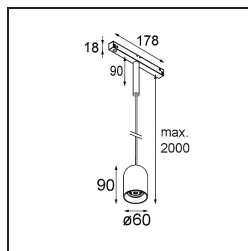

Specifications

Material	13540184
Light Source Type	LED
LED Type	PLACEBO - TCI LED 12x 3030
LED technology	LED PCB
CRI	Min. 90
Colour Temperature	2700K
Lifetime	L80B20 @50,000 Hours
Lamp Included	Yes
Number of Light Sources	1
CIE flux code	24 48 74 53 72
Binning (SDCM)	3
Light Direction	Down
Input Voltage	48Vdc
Luminaire power (W)	7.1
Electrical Class	III
IP Rating	20
Glow wire rating (°C)	960
Dimming Protocol	1-10V
Indoor/Outdoor	Indoor
Application	Ceiling
Mounting	Suspended
Adjustability	Not Applicable
Distance to Lighted Object (m)	0,1
Primary Colour & Primary Finish	Silver Bronze, Brushed Anodised
Gross weight (g)	558.0
Luminous flux per lamp (lm)	608
Efficacy (lm/W)	86
Glare rating	18

Remark

- Glass ball or tube not included
 - Longer suspension cable on request (standard length is 2 meter)
 - This is not a complete product. Placebo Glass or Placebo Tube and Pista track 48V system required.
 - This is not a complete product. Placebo Glass or Placebo Tube and Pista track 48V system required.
 - For installations without dimmer, it is recommended to use 1-10 V luminaires.
-