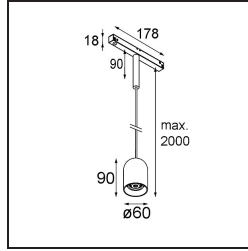

Date
Customer
Project
Type

*Placebo Track 48V Suspended Down 60 1x LED 2700K 1-10V Silver Bronze Brushed Anodised*

**Specifications**

Material	13540184
Light Source Type	LED
LED Type	PLACEBO - TCI LED 12x 3030
LED technology	LED PCB
CRI	Min. 90
Colour Temperature	2700K
Lifetime	L80B20 @50,000 Hours
Lamp Included	Yes
Number of Light Sources	1
CIE flux code	24 48 74 53 72
Binning (SDCM)	3
Light Direction	Down
Input Voltage	48Vdc
Luminaire power (W)	7.1
Electrical Class	III
IP Rating	20
Glow wire rating (°C)	960
Dimming Protocol	1-10V
Indoor/Outdoor	Indoor
Application	Ceiling
Mounting	Suspended
Adjustability	Not Applicable
Distance to Lighted Object (m)	0,1
Primary Colour & Primary Finish	Silver Bronze, Brushed Anodised
Gross weight (g)	558.0
Luminous flux per lamp (lm)	608
Efficacy (lm/W)	86
Glare rating	18

---

Remark	<ul style="list-style-type: none"><li>• Glass ball or tube not included</li><li>• Longer suspension cable on request (standard length is 2 meter)</li><li>• This is not a complete product. Placebo Glass or Placebo Tube and Pista track 48V system required.</li><li>• This is not a complete product. Placebo Glass or Placebo Tube and Pista track 48V system required.</li><li>• For installations without dimmer, it is recommended to use 1-10 V luminaires.</li></ul>
--------	---

---

**TM30 & CRI diagram**

**Light distribution & beam diagram**

Diagrams

**Optical Accessories**

**12624038** Glass Tube Down 46 Placebo White Matt

**12624238** Glass Tube Down 130 Placebo White Matt

**12626038** Glass Ball Down 90 Placebo White Matt