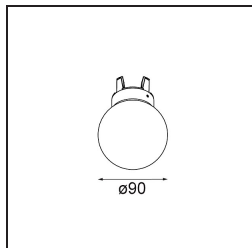

TM30 & CRI diagram

Light distribution & beam diagram

Accessorio Ottico

12624038 Glass Tube Down 46 Placebo White Matt

12624238 Glass Tube Down 130 Placebo White Matt

12626038 Glass Ball Down 90 Placebo White Matt