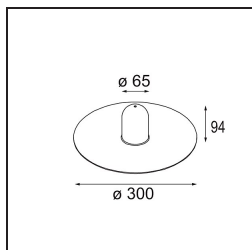

Accessori Decorativi

12627017 Shade Sombrero Placebo Champagne Brushed

12627018 Shade Sombrero Placebo Bronze Brushed