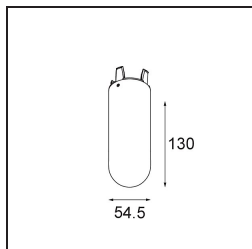

TM30 & CRI diagram

Light distribution & beam diagram

Accessorio Ottico

12624038 Glass Tube Down 46 Placebo White Matt

12624238 Glass Tube Down 130 Placebo White Matt

12626038 Glass Ball Down 90 Placebo White Matt