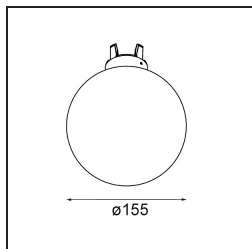

TM30 & CRI diagram

Light distribution & beam diagram

Accessorio Ottico

12624038 Glass Tube Down 46 Placebo White Matt

12624238 Glass Tube Down 130 Placebo White Matt

12626038 Glass Ball Down 90 Placebo White Matt