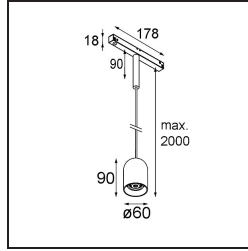

Date
Customer
Project
Type

Placebo Track 48V Suspended Down 60 1x LED 2700K 1-10V Black Brushed Anodised

Specifications

Material	13540181
Light Source Type	LED
LED Type	PLACEBO - TCI LED 12x 3030
LED technology	LED PCB
CRI	Min. 90
Colour Temperature	2700K
Lifetime	L80B20 @50,000 Hours
Lamp Included	Yes
Number of Light Sources	1
CIE flux code	24 48 74 53 72
Binning (SDCM)	3
Light Direction	Down
Input Voltage	48Vdc
Luminaire power (W)	7.1
Electrical Class	III
IP Rating	20
Glow wire rating (°C)	960
Dimming Protocol	1-10V
Indoor/Outdoor	Indoor
Application	Ceiling
Mounting	Suspended
Adjustability	Not Applicable
Distance to Lighted Object (m)	0,1
Primary Colour & Primary Finish	Black, Brushed Anodised
Gross weight (g)	558.0
Luminous flux per lamp (lm)	608
Efficacy (lm/W)	86
Glare rating	18

Remark

- Glass ball or tube not included
 - Longer suspension cable on request (standard length is 2 meter)
 - This is not a complete product. Placebo Glass or Placebo Tube and Pista track 48V system required.
 - This is not a complete product. Placebo Glass or Placebo Tube and Pista track 48V system required.
 - For installations without dimmer, it is recommended to use 1-10 V luminaires.
-

TM30 & CRI diagram

Light distribution & beam diagram

Optical Accessories

12624038 Glass Tube Down 46 Placebo White Matt

12624238 Glass Tube Down 130 Placebo White Matt

12626038 Glass Ball Down 90 Placebo White Matt