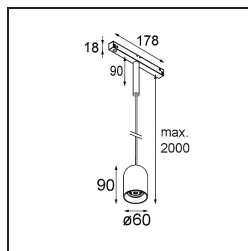

| |
|----------|
| Date |
| Customer |
| Project |
| Type |

Placebo Track 48V Suspended Down 60 1x LED 2700K 1-10V Champagne Brushed Anodised

Placebo is a paradigm of playful choices of up and down light. You will soon discover the many options it comes with, giving you even more choices. Different shapes, sizes and shades designed for you, and then add all the colour combinations. All playful instruments to turn your creative vision into lovely rhythms of pure forms and light.

Specifications

| | |
|---------------------------------|-----------------------------|
| Material | 13540141 |
| Light Source Type | LED |
| LED Type | PLACEBO - TCI LED 12x 3030 |
| LED technology | LED PCB |
| CRI | Min. 90 |
| Colour Temperature | 2700K |
| Lifetime | L80B20 @50,000 Hours |
| Lamp Included | Yes |
| Number of Light Sources | 1 |
| CIE flux code | 24 48 74 53 72 |
| Binning (SDCM) | 3 |
| Light Direction | Down |
| Input Voltage | 48Vdc |
| Luminaire power (W) | 7.1 |
| Electrical Class | III |
| IP Rating | 20 |
| Glow wire rating (°C) | 960 |
| Dimming Protocol | 1-10V |
| Indoor/Outdoor | Indoor |
| Application | Ceiling |
| Mounting | Suspended |
| Adjustability | Not Applicable |
| Distance to Lighted Object (m) | 0,1 |
| Primary Colour & Primary Finish | Champagne, Brushed Anodised |
| Gross weight (g) | 558.0 |
| Luminous flux per lamp (lm) | 608 |
| Efficacy (lm/W) | 86 |
| Glare rating | 18 |

Remark

- Glass ball or tube not included
 - Longer suspension cable on request (standard length is 2 meter)
 - This is not a complete product. Placebo Glass or Placebo Tube and Pista track 48V system required.
 - This is not a complete product. Placebo Glass or Placebo Tube and Pista track 48V system required.
 - For installations without dimmer, it is recommended to use 1-10 V luminaires.
-