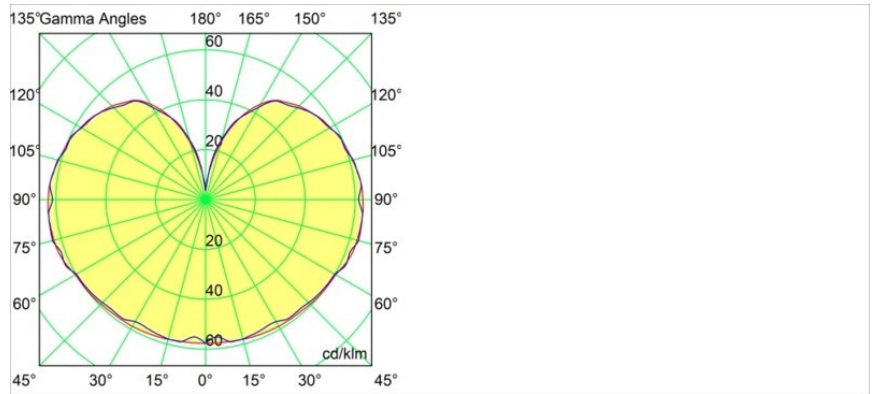

**TM30 & CRI diagram**

**Light distribution & beam diagram**

**Accessorio Ottico**

12624038 Glass Tube Down 46 Placebo White Matt

12624238 Glass Tube Down 130 Placebo White Matt

12626038 Glass Ball Down 90 Placebo White Matt