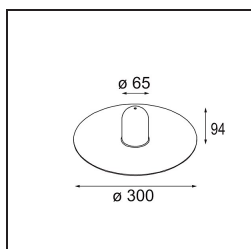

Accessori Decorativi

- 12627017 Shade Sombrero Placebo Champagne Brushed
- 12627018 Shade Sombrero Placebo Bronze Brushed
- 12627038 Shade Sombrero Placebo Grey White Matt
- 12627083 Shade Sombrero Placebo Black Matt