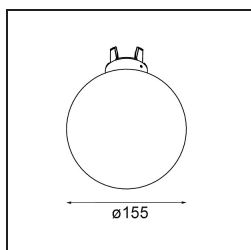

**TM30 & CRI diagram**

**Light distribution & beam diagram**

**Accessorio Ottico**

12624038 Glass Tube Down 46 Placebo White Matt

12624238 Glass Tube Down 130 Placebo White Matt

12626038 Glass Ball Down 90 Placebo White Matt