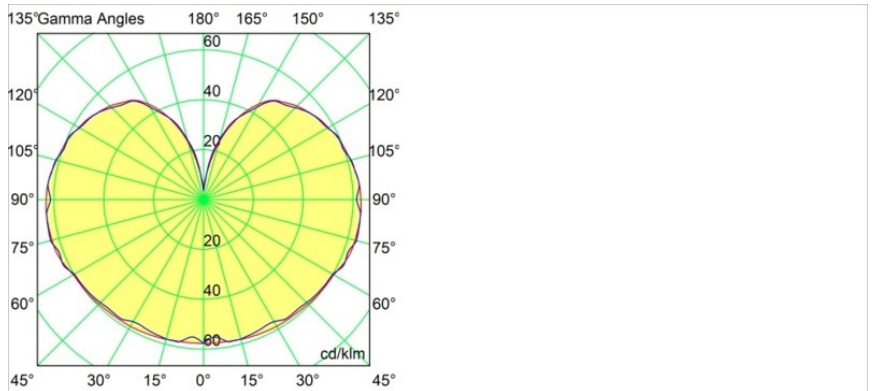

**TM30 & CRI diagram**

**Light distribution & beam diagram**

**Accessorio Ottico**

12624038 Glass Tube Down 46 Placebo White Matt

12624238 Glass Tube Down 130 Placebo White Matt

12626038 Glass Ball Down 90 Placebo White Matt