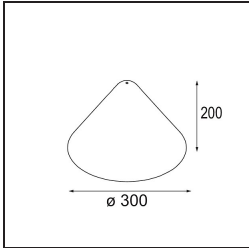

- **12629017** Shade Douli Placebo Champagne Brushed
- **12629018** Shade Douli Placebo Bronze Brushed
- **12629038** Shade Douli Placebo Grey White Matt
- **12629083** Shade Douli Placebo Black Matt

Choose a required accessory