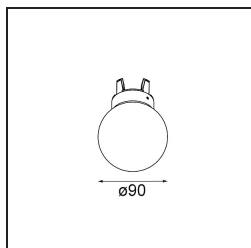

**TM30 & CRI diagram**

**Light distribution & beam diagram**

**Accessorio Ottico**

12624038 Glass Tube Down 46 Placebo White Matt

12624238 Glass Tube Down 130 Placebo White Matt

12626038 Glass Ball Down 90 Placebo White Matt