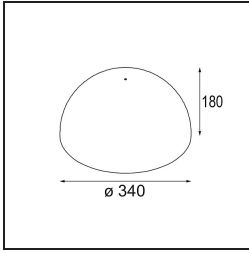

- **12628017** Shade Beanie Placebo Champagne Brushed
- **12628018** Shade Beanie Placebo Bronze Brushed
- **12628038** Shade Beanie Placebo Grey White Matt
- **12628083** Shade Beanie Placebo Black Matt