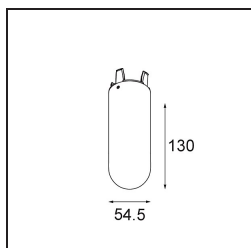

**TM30 & CRI diagram**

**Light distribution & beam diagram**

**Accessorio Ottico**

12624038 Glass Tube Down 46 Placebo White Matt

12624238 Glass Tube Down 130 Placebo White Matt

12626038 Glass Ball Down 90 Placebo White Matt