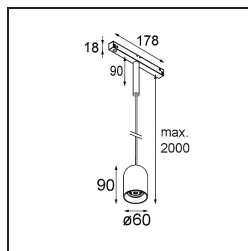

Date
Customer
Project
Type

Placebo Track 48V Suspended Down 60 1x LED 2700K 1-10V White Structure

Placebo is a paradigm of playful choices of up and down light. You will soon discover the many options it comes with, giving you even more choices. Different shapes, sizes and shades designed for you, and then add all the colour combinations. All playful instruments to turn your creative vision into lovely rhythms of pure forms and light.

Specifications

Material	13540109
Light Source Type	LED
LED Type	PLACEBO - TCI LED 12x 3030
LED technology	LED PCB
CRI	Min. 90
Colour Temperature	2700K
Lifetime	L80B20 @50,000 Hours
Lamp Included	Yes
Number of Light Sources	1
CIE flux code	24 48 74 53 72
Binning (SDCM)	3
Light Direction	Down
Input Voltage	48Vdc
Luminaire power (W)	7.1
Electrical Class	III
IP Rating	20
Glow wire rating (°C)	960
Dimming Protocol	1-10V
Indoor/Outdoor	Indoor
Application	Ceiling
Mounting	Suspended
Adjustability	Not Applicable
Distance to Lighted Object (m)	0,1
Primary Colour & Primary Finish	White, Structure
Gross weight (g)	558.0
Luminous flux per lamp (lm)	608
Efficacy (lm/W)	86
Glare rating	18

Remark	<ul style="list-style-type: none">• Glass ball or tube not included• Longer suspension cable on request (standard length is 2 meter)• This is not a complete product. Placebo Glass or Placebo Tube and Pista track 48V system required.• This is not a complete product. Placebo Glass or Placebo Tube and Pista track 48V system required.• For installations without dimmer, it is recommended to use 1-10 V luminaires.
--------	---

TM30 & CRI diagram

Light distribution & beam diagram

Diagrams

Optical Accessories

12624038 Glass Tube Down 46 Placebo White Matt

12624238 Glass Tube Down 130 Placebo White Matt

12626038 Glass Ball Down 90 Placebo White Matt