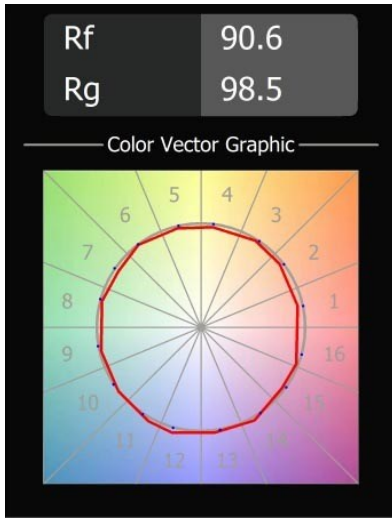

TM30 & CRI diagram