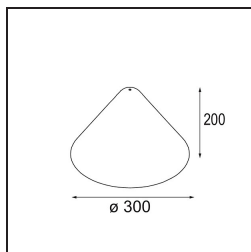

12628038 Shade Beanie Placebo Grey White Matt

12628083 Shade Beanie Placebo Black Matt

- **12629017** Shade Douli Placebo Champagne Brushed
- **12629018** Shade Douli Placebo Bronze Brushed
- **12629038** Shade Douli Placebo Grey White Matt
- **12629083** Shade Douli Placebo Black Matt

Choose a required accessory