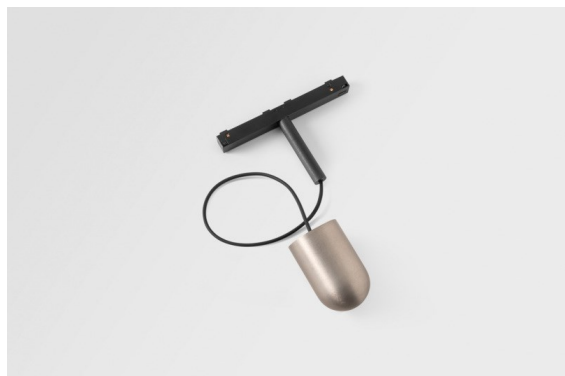

Date
Customer
Project
Type

Placebo Track 48V Suspended Up 60 1x LED 2700K 1-10V Silver Bronze Brushed Anodised

Placebo is a paradigm of playful choices of up and down light. You will soon discover the many options it comes with, giving you even more choices. Different shapes, sizes and shades designed for you, and then add all the colour combinations. All playful instruments to turn your creative vision into lovely rhythms of pure forms and light.

Specifications

Material	13540084
Light Source Type	LED
LED Type	PLACEBO - TCI LED 12x 3030
LED technology	LED PCB
CRI	Min. 90
Colour Temperature	2700K
Lifetime	L80B20 @50,000 Hours
Lamp Included	Yes
Number of Light Sources	1
CIE flux code	18 44 71 47 72
Binning (SDCM)	3
Light Direction	Up
Input Voltage	48Vdc
Luminaire power (W)	7.1
Electrical Class	III
IP Rating	20
Glow wire rating (°C)	960
Dimming Protocol	1-10V
Indoor/Outdoor	Indoor
Application	Ceiling
Mounting	Suspended
Adjustability	Not Applicable
Distance to Lighted Object (m)	0,1
Primary Colour & Primary Finish	Silver Bronze, Brushed Anodised
Gross weight (g)	558.0
Luminous flux per lamp (lm)	608
Efficacy (lm/W)	86
Glare rating	18

Remark

- Glass ball or tube not included
 - Longer suspension cable on request (standard length is 2 meter)
 - This is not a complete product. Placebo Glass or Placebo Tube and Pista track 48V system required.
 - This is not a complete product. Placebo Glass or Placebo Tube and Pista track 48V system required.
 - For installations without dimmer, it is recommended to use 1-10 V luminaires.
-