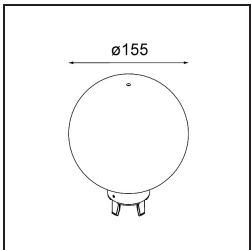

TM30 & CRI diagram

Light distribution & beam diagram

Diagrams

Optical Accessories

12623038 Glass Tube Up 46 Placebo White Matt

12623238 Glass Tube Up 130 Placebo White Matt

12625038 Glass Ball Up 90 Placebo White Matt