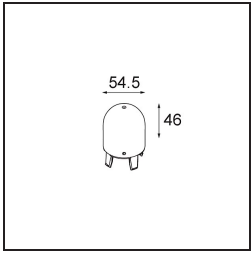

TM30 & CRI diagram

Light distribution & beam diagram

Diagrams

Optical Accessories

12623038 Glass Tube Up 46 Placebo White Matt

12623238 Glass Tube Up 130 Placebo White Matt

12625038 Glass Ball Up 90 Placebo White Matt