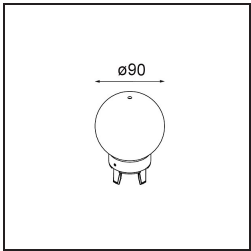

TM30 & CRI diagram

Light distribution & beam diagram

Diagrams

Optical Accessories

12623038 Glass Tube Up 46 Placebo White Matt

12623238 Glass Tube Up 130 Placebo White Matt

12625038 Glass Ball Up 90 Placebo White Matt