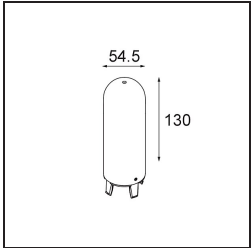

Remark

- Glass ball or tube not included
 - Longer suspension cable on request (standard length is 2 meter)
 - This is not a complete product. Placebo Glass or Placebo Tube and Pista track 48V system required.
 - This is not a complete product. Placebo Glass or Placebo Tube and Pista track 48V system required.
 - For installations without dimmer, it is recommended to use 1-10 V luminaires.
-

TM30 & CRI diagram

Light distribution & beam diagram

Diagrams

Optical Accessories

12623038 Glass Tube Up 46 Placebo White Matt

12623238 Glass Tube Up 130 Placebo White Matt

12625038 Glass Ball Up 90 Placebo White Matt