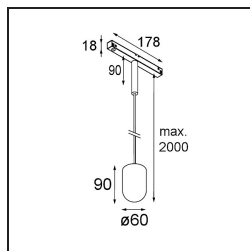

Date
Customer
Project
Type

Placebo Track 48V Suspended Up 60 1x LED 2700K 1-10V Silver Bronze Brushed Anodised

Placebo is a paradigm of playful choices of up and down light. You will soon discover the many options it comes with, giving you even more choices. Different shapes, sizes and shades designed for you, and then add all the colour combinations. All playful instruments to turn your creative vision into lovely rhythms of pure forms and light.

Specifications

Material	13540084
Light Source Type	LED
LED Type	PLACEBO - TCI LED 12x 3030
LED technology	LED PCB
CRI	Min. 90
Colour Temperature	2700K
Lifetime	L80B20 @50,000 Hours
Lamp Included	Yes
Number of Light Sources	1
CIE flux code	18 44 71 47 72
Binning (SDCM)	3
Light Direction	Up
Input Voltage	48Vdc
Luminaire power (W)	7.1
Electrical Class	III
IP Rating	20
Glow wire rating (°C)	960
Dimming Protocol	1-10V
Indoor/Outdoor	Indoor
Application	Ceiling
Mounting	Suspended
Adjustability	Not Applicable
Distance to Lighted Object (m)	0,1
Primary Colour & Primary Finish	Silver Bronze, Brushed Anodised
Gross weight (g)	558.0
Luminous flux per lamp (lm)	608
Efficacy (lm/W)	86
Glare rating	18

Remark

- Glass ball or tube not included
 - Longer suspension cable on request (standard length is 2 meter)
 - This is not a complete product. Placebo Glass or Placebo Tube and Pista track 48V system required.
 - This is not a complete product. Placebo Glass or Placebo Tube and Pista track 48V system required.
 - For installations without dimmer, it is recommended to use 1-10 V luminaires.
-