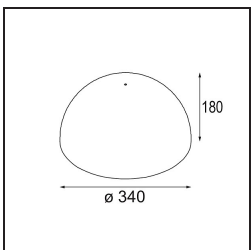

Decorative Accessories

12628017 Shade Beanie Placebo Champagne Brushed

12628018 Shade Beanie Placebo Bronze Brushed