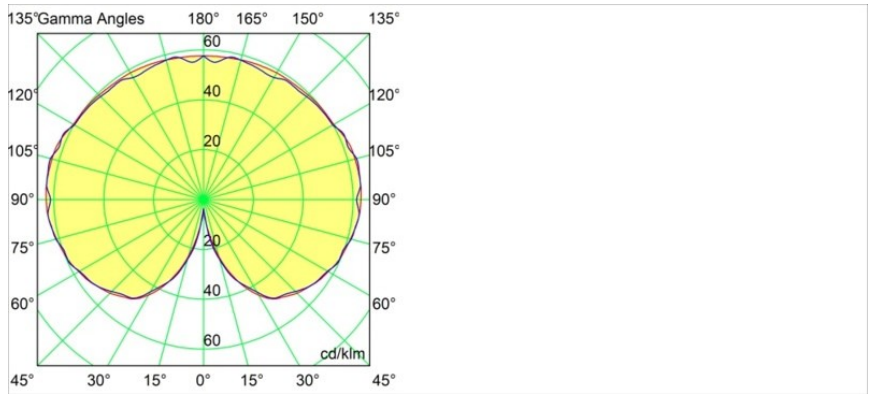

Light distribution & beam diagram