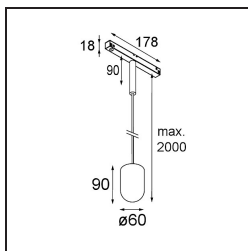

Date
Customer
Project
Type

Placebo Track 48V Suspended Up 60 1x LED 2700K 1-10V Black Brushed Anodised

Placebo is a paradigm of playful choices of up and down light. You will soon discover the many options it comes with, giving you even more choices. Different shapes, sizes and shades designed for you, and then add all the colour combinations. All playful instruments to turn your creative vision into lovely rhythms of pure forms and light.

Specifications

Material	13540081
Light Source Type	LED
LED Type	PLACEBO - TCI LED 12x 3030
LED technology	LED PCB
CRI	Min. 90
Colour Temperature	2700K
Lifetime	L80B20 @50,000 Hours
Lamp Included	Yes
Number of Light Sources	1
CIE flux code	18 44 71 47 72
Binning (SDCM)	3
Light Direction	Up
Input Voltage	48Vdc
Luminaire power (W)	7.1
Electrical Class	III
IP Rating	20
Glow wire rating (°C)	960
Dimming Protocol	1-10V
Indoor/Outdoor	Indoor
Application	Ceiling
Mounting	Suspended
Adjustability	Not Applicable
Distance to Lighted Object (m)	0,1
Primary Colour & Primary Finish	Black, Brushed Anodised
Gross weight (g)	558.0
Luminous flux per lamp (lm)	608
Efficacy (lm/W)	86
Glare rating	18

Remark

- Glass ball or tube not included
 - Longer suspension cable on request (standard length is 2 meter)
 - This is not a complete product. Placebo Glass or Placebo Tube and Pista track 48V system required.
 - This is not a complete product. Placebo Glass or Placebo Tube and Pista track 48V system required.
 - For installations without dimmer, it is recommended to use 1-10 V luminaires.
-

TM30 & CRI diagram

Light distribution & beam diagram

Optical Accessories

12623038 Glass Tube Up 46 Placebo White Matt

12623238 Glass Tube Up 130 Placebo White Matt

12625038 Glass Ball Up 90 Placebo White Matt