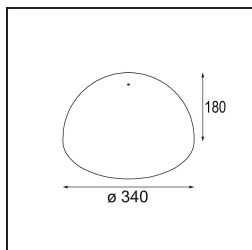

Decoratieve Accessoires

- 12628017 Shade Beanie Placebo Champagne Brushed
- 12628018 Shade Beanie Placebo Bronze Brushed
- 12628038 Shade Beanie Placebo Grey White Matt
- 12628083 Shade Beanie Placebo Black Matt