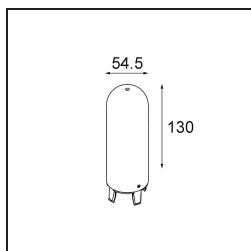

**TM30 & CRI diagram**

**Light distribution & beam diagram**

Diagrams

**Accessorio Ottico**

12623038 Glass Tube Up 46 Placebo White Matt

12623238 Glass Tube Up 130 Placebo White Matt

12625038 Glass Ball Up 90 Placebo White Matt