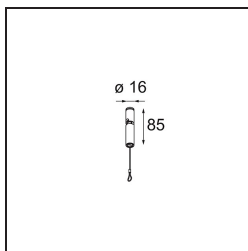

*Suspension Point Extruded Kompas (Incl. Suspension Cable 2000) Grey White Matt*

**Specifications**

Material	13523736
Lamp Included	No
Number of Light Sources	0
IP Rating	20
Glow wire rating (°C)	960
Indoor/Outdoor	Indoor
Application	Ceiling
Adjustability	Not Applicable
Primary Colour & Primary Finish	Grey White, Matt
Gross weight (g)	60.0