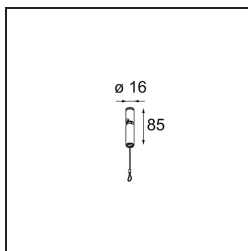

Suspension Point Extruded Kompas (Incl. Suspension Cable 2000) Black Structure

Specifications

Material	13523732
Lamp Included	No
Number of Light Sources	0
IP Rating	20
Glow wire rating (°C)	960
Indoor/Outdoor	Indoor
Application	Ceiling
Adjustability	Not Applicable
Primary Colour & Primary Finish	Black, Structure
Gross weight (g)	60.0