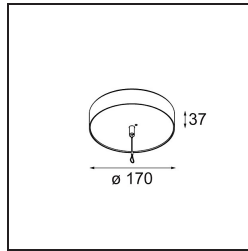

|          |
|----------|
| Date     |
| Customer |
| Project  |
| Type     |

*Power Feed and Suspension Canopy Surface Round Extruded Trailing Edge DI 350mA (Incl. Suspension Cable 2000) Grey White Matt*

**Specifications**

|                                 |                  |
|---------------------------------|------------------|
| Material                        | 13523636         |
| Lamp Included                   | No               |
| Number of Light Sources         | 0                |
| Electrical Class                | I                |
| IP Rating                       | 20               |
| Glow wire rating (°C)           | 960              |
| Dimming Protocol                | Trailing Edge    |
| Indoor/Outdoor                  | Indoor           |
| Application                     | Ceiling          |
| Mounting                        | Surface          |
| Adjustability                   | Not Applicable   |
| Primary Colour & Primary Finish | Grey White, Matt |
| Gross weight (g)                | 770.0            |

Specifications