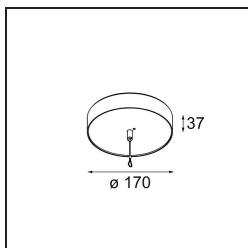

Date
Customer
Project
Type

Power Feed and Suspension Canopy Surface Round Extruded Trailing Edge DI 350mA (Incl. Suspension Cable 2000) Grey White Matt

Specifications

Material	13523636
Lamp Included	No
Number of Light Sources	0
Electrical Class	I
IP Rating	20
Glow wire rating (°C)	960
Dimming Protocol	Trailing Edge
Indoor/Outdoor	Indoor
Application	Ceiling
Mounting	Surface
Adjustability	Not Applicable
Primary Colour & Primary Finish	Grey White, Matt
Gross weight (g)	770.0