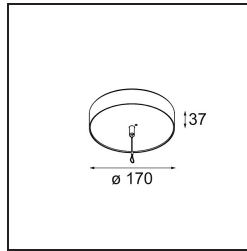

Date
Customer
Project
Type

Power Feed and Suspension Canopy Surface Round Extruded Trailing Edge DI 350mA (Incl. Suspension Cable 2000) Black Structure

Specifications

Material	13523632
Lamp Included	No
Number of Light Sources	0
Electrical Class	I
IP Rating	20
Glow wire rating (°C)	960
Dimming Protocol	Trailing Edge
Indoor/Outdoor	Indoor
Application	Ceiling
Mounting	Surface
Adjustability	Not Applicable
Primary Colour & Primary Finish	Black, Structure
Gross weight (g)	770.0