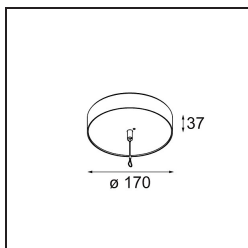

 Date

 Customer

 Project

 Type

Power Feed and Suspension Canopy Surface Round Extruded Trailing Edge DI 350mA (Incl. Suspension Cable 2000) Black Structure

Specifications

Material	13523632
Lamp Included	No
Number of Light Sources	0
Electrical Class	I
IP Rating	20
Glow wire rating (°C)	960
Dimming Protocol	Trailing Edge
Indoor/Outdoor	Indoor
Application	Ceiling
Mounting	Surface
Adjustability	Not Applicable
Primary Colour & Primary Finish	Black, Structure
Gross weight (g)	770.0