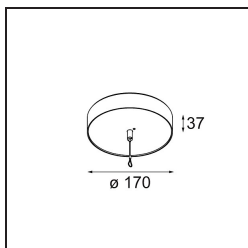

Date
Customer
Project
Type

*Power Feed and Suspension Canopy Surface Round Extruded Casambi DI (Incl. Suspension Cable 2000) Grey
White Matt*

Specifications

Material	13523536
Lamp Included	No
Number of Light Sources	0
Electrical Class	I
IP Rating	20
Glow wire rating (°C)	960
Dimming Protocol	Casambi
Indoor/Outdoor	Indoor
Application	Ceiling
Mounting	Surface
Adjustability	Not Applicable
Primary Colour & Primary Finish	Grey White, Matt
Smart Lighting	Casambi
Gross weight (g)	770.0