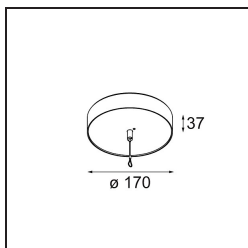

Date
Customer
Project
Type

*Power Feed and Suspension Canopy Surface Round Extruded Casambi DI (Incl. Suspension Cable 2000) Black Structure*

**Specifications**

Material	13523532
Lamp Included	No
Number of Light Sources	0
Electrical Class	I
IP Rating	20
Glow wire rating (°C)	960
Dimming Protocol	Casambi
Indoor/Outdoor	Indoor
Application	Ceiling
Mounting	Surface
Adjustability	Not Applicable
Primary Colour & Primary Finish	Black, Structure
Smart Lighting	Casambi
Gross weight (g)	770.0

Specifications