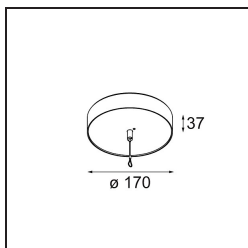

Date
Customer
Project
Type

*Power Feed and Suspension Canopy Surface Round Extruded DALI DI (Incl. Suspension Cable 2000) Grey White
Matt*

Specifications

Material	13523436
Lamp Included	No
Number of Light Sources	0
Electrical Class	I
IP Rating	20
Glow wire rating (°C)	960
Dimming Protocol	DALI
DALI Standard	DALI-2
Indoor/Outdoor	Indoor
Application	Ceiling
Mounting	Surface
Adjustability	Not Applicable
Primary Colour & Primary Finish	Grey White, Matt
Gross weight (g)	770.0

Specifications