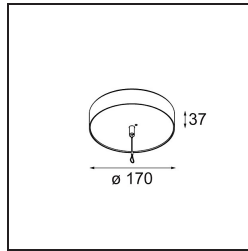

Date
Customer
Project
Type

*Power Feed and Suspension Canopy Surface Round Extruded DALI DI (Incl. Suspension Cable 2000) Grey White
Matt*

Specifications

Material	13523436
Lamp Included	No
Number of Light Sources	0
Electrical Class	I
IP Rating	20
Glow wire rating (°C)	960
Dimming Protocol	DALI
DALI Standard	DALI-2
Indoor/Outdoor	Indoor
Application	Ceiling
Mounting	Surface
Adjustability	Not Applicable
Primary Colour & Primary Finish	Grey White, Matt
Gross weight (g)	770.0

Specifications