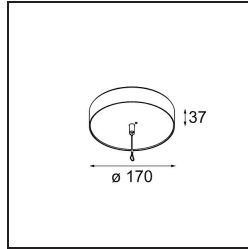

Date
Customer
Project
Type

Power Feed and Suspension Canopy Surface Round Extruded DALI DI (Incl. Suspension Cable 2000) Black Structure

Specifications

Material	13523432
Lamp Included	Yes
Number of Light Sources	0
Input Voltage	230V
Electrical Class	I
IP Rating	20
Glow wire rating (°C)	960
Dimming Protocol	DALI
DALI Standard	DALI-2
Indoor/Outdoor	Indoor
Application	Ceiling
Mounting	Surface
Adjustability	Not Applicable
Primary Colour & Primary Finish	Black, Structure
Gross weight (g)	770.0