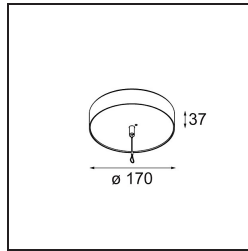

Date \_\_\_\_\_  
Customer \_\_\_\_\_  
Project \_\_\_\_\_  
Type \_\_\_\_\_

*Power Feed and Suspension Canopy Surface Round Extruded 1-10V DI (Incl. Suspension Cable 2000) Grey White  
Matt*

**Specifications**

Material	13523336
Lamp Included	No
Number of Light Sources	0
Electrical Class	I
IP Rating	20
Glow wire rating (°C)	960
Dimming Protocol	1-10V
Indoor/Outdoor	Indoor
Application	Ceiling
Mounting	Surface
Adjustability	Not Applicable
Primary Colour & Primary Finish	Grey White, Matt
Gross weight (g)	770.0