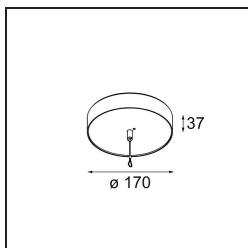

Date
Customer
Project
Type

Power Feed and Suspension Canopy Surface Round Extruded Trailing Edge DI 500mA (Incl. Suspension Cable 2000) Grey White Matt

Specifications

Material	13523236
Lamp Included	No
Number of Light Sources	0
Electrical Class	I
IP Rating	20
Glow wire rating (°C)	960
Dimming Protocol	Trailing Edge
Indoor/Outdoor	Indoor
Application	Ceiling
Mounting	Surface
Adjustability	Not Applicable
Primary Colour & Primary Finish	Grey White, Matt
Gross weight (g)	770.0

Specifications