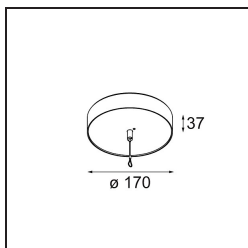

Date
Customer
Project
Type

Power Feed and Suspension Canopy Surface Round Extruded Trailing Edge DI 500mA (Incl. Suspension Cable 2000) Black Structure

Specifications

Material	13523232
Lamp Included	No
Number of Light Sources	0
Electrical Class	I
IP Rating	20
Glow wire rating (°C)	960
Dimming Protocol	Trailing Edge
Indoor/Outdoor	Indoor
Application	Ceiling
Mounting	Surface
Adjustability	Not Applicable
Primary Colour & Primary Finish	Black, Structure
Gross weight (g)	770.0