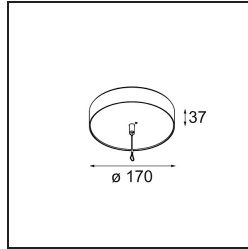

Date
Customer
Project
Type

*Power Feed and Suspension Canopy Surface Round Extruded Trailing Edge DI 500mA (Incl. Suspension Cable 2000) Black Structure*

**Specifications**

Material	13523232
Lamp Included	No
Number of Light Sources	0
Electrical Class	I
IP Rating	20
Glow wire rating (°C)	960
Dimming Protocol	Trailing Edge
Indoor/Outdoor	Indoor
Application	Ceiling
Mounting	Surface
Adjustability	Not Applicable
Primary Colour & Primary Finish	Black, Structure
Gross weight (g)	770.0