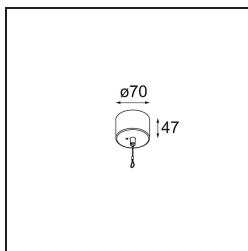

*Power Feed and Suspension Canopy Surface Round 2P Extruded DE (Incl. Suspension Cable 2000) Black Structure*

**Specifications**

Material	13523132
Lamp Included	No
Number of Light Sources	0
Electrical Class	III
IP Rating	20
Glow wire rating (°C)	960
Indoor/Outdoor	Indoor
Application	Ceiling
Mounting	Surface
Adjustability	Not Applicable
Primary Colour & Primary Finish	Black, Structure
Gross weight (g)	160.0

Specifications