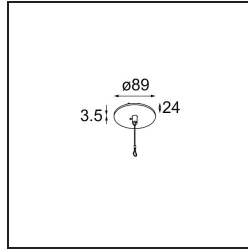

Date \_\_\_\_\_  
Customer \_\_\_\_\_  
Project \_\_\_\_\_  
Type \_\_\_\_\_

*Power Feed and Suspension Canopy Semi-Recessed Round 2P Extruded DE (Incl. Suspension Cable 2000) Grey  
White Matt*

**Specifications**

Material	13523036
Lamp Included	No
Number of Light Sources	0
Electrical Class	III
IP Rating	20
Glow wire rating (°C)	960
Indoor/Outdoor	Indoor
Application	Ceiling
Mounting	Semi-Recessed
Cut-out size (mm)	ø54
Mounting depth (mm)	50.0
Adjustability	Not Applicable
Primary Colour & Primary Finish	Grey White, Matt
Gross weight (g)	155.0