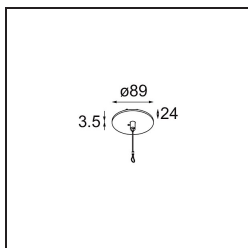

Date
Customer
Project
Type

*Power Feed and Suspension Canopy Semi-Recessed Round 2P Extruded DE (Incl. Suspension Cable 2000) Grey
White Matt*

Specifications

Material	13523036
Lamp Included	No
Number of Light Sources	0
Electrical Class	III
IP Rating	20
Glow wire rating (°C)	960
Indoor/Outdoor	Indoor
Application	Ceiling
Mounting	Semi-Recessed
Cut-out size (mm)	ø54
Mounting depth (mm)	50.0
Adjustability	Not Applicable
Primary Colour & Primary Finish	Grey White, Matt
Gross weight (g)	155.0

Specifications