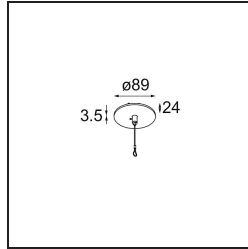

Date
Customer
Project
Type

*Power Feed and Suspension Canopy Semi-Recessed Round 2P Extruded DE (Incl. Suspension Cable 2000) Black Structure*

**Specifications**

Material	13523032
Lamp Included	No
Number of Light Sources	0
Electrical Class	III
IP Rating	20
Glow wire rating (°C)	960
Indoor/Outdoor	Indoor
Application	Ceiling
Mounting	Semi-Recessed
Cut-out size (mm)	ø54
Mounting depth (mm)	50.0
Adjustability	Not Applicable
Primary Colour & Primary Finish	Black, Structure
Gross weight (g)	155.0