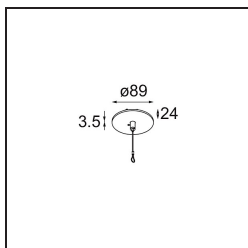

Power Feed and Suspension Canopy Semi-Recessed Round 2P Extruded DE (Incl. Suspension Cable 2000) Black Structure

Specifications

Material	13523032
Lamp Included	No
Number of Light Sources	0
Electrical Class	III
IP Rating	20
Glow wire rating (°C)	960
Indoor/Outdoor	Indoor
Application	Ceiling
Mounting	Semi-Recessed
Cut-out size (mm)	ø54
Mounting depth (mm)	50.0
Adjustability	Not Applicable
Primary Colour & Primary Finish	Black, Structure
Gross weight (g)	155.0

Specifications