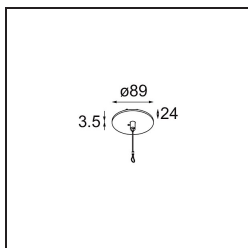

Date
Customer
Project
Type

Power Feed and Suspension Canopy Semi-Recessed Round 2P Extruded DE (Incl. Suspension Cable 2000) Black Structure

Specifications

Material	13523032
Lamp Included	No
Number of Light Sources	0
Electrical Class	III
IP Rating	20
Glow wire rating (°C)	960
Indoor/Outdoor	Indoor
Application	Ceiling
Mounting	Semi-Recessed
Cut-out size (mm)	ø54
Mounting depth (mm)	50.0
Adjustability	Not Applicable
Primary Colour & Primary Finish	Black, Structure
Gross weight (g)	155.0

Specifications