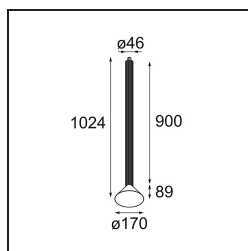

Date
Customer
Project
Type

Extruded Suspended 46 900 1x LED 1800-3000K WD Flood DE Blue Anodised - Blue Brushed Anodised

This statement luminaire loves to play with light when it's on and when it's off. Its strong lines bring vertical structure to your space. The grooves along the shaft tell a different tale, every time the surrounding light changes. A cone-shape lampshade offers glare-free, intimate, accent light. Extruded is made for exchange. People to people, light to shadow.

Specifications

Material	13520840
Light Source Type	LED
LED Type	BRIDGELUX WARMDIM 6W
LED technology	LED COB
CRI	Min. 95
Colour Temperature	1800-3000K (Warm Dim)
Lifetime	L80B10 @50,000 Hours
Lamp Included	Yes
Number of Light Sources	1
CIE flux code	98 100 100 100 76
Binning (SDCM)	3
Light Direction	Down
Optic	Reflector
Measured beam angle (°)	46.3
Input Voltage	Constant Current Driver Required
Electrical Class	III
IP Rating	20
Glow wire rating (°C)	960
Indoor/Outdoor	Indoor
Application	Ceiling
Mounting	Suspended
Adjustability	Not Applicable
Distance to Lighted Object (m)	0,1
Primary Colour & Primary Finish	Blue, Anodised
Secondary Colour & Secondary Finish	Blue, Brushed Anodised
Gross weight (g)	2365.0
Drive current (mA)	350
Min. forward voltage (Vf)	15,5
Max. forward voltage (Vf)	18,5
Connected load (W)	6,0
Luminous flux per lamp (lm)	384
Efficacy (lm/W)	64
Glare rating	22

Remark

- Suspension kit not included
 - Suspension kit not included
 - Longer suspension cable on request (standard length is 2 meter)
 - When used in combination with Kompas Round Surface: Suspension Point for Kompas required.
 - This is not a complete product. Suspension kit required.
-