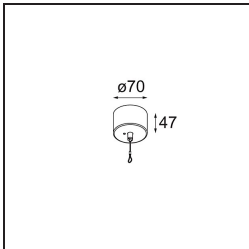

- **13523132** Power Feed and Suspension Canopy Surface Round 2P Extruded DE (Incl. Suspension Cable 2000) Black Structure
- **13523136** Power Feed and Suspension Canopy Surface Round 2P Extruded DE (Incl. Suspension Cable 2000) Grey White Structure

■ Choose a required accessory