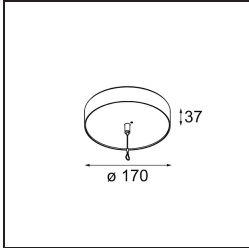

Specifications

Material	13520840
Light Source Type	LED
LED Type	BRIDGELUX WARMDIM 6W
LED technology	LED COB
CRI	Min. 95
Colour Temperature	1800-3000K (Warm Dim)
Lifetime	L80B10 @50,000 Hours
Lamp Included	Yes
Number of Light Sources	1
CIE flux code	98 100 100 100 76
Binning (SDCM)	3
Light Direction	Down
Optic	Reflector
Measured beam angle (°)	46.3
Input Voltage	Constant Current Driver Required
Electrical Class	III
IP Rating	20
Glow wire rating (°C)	960
Indoor/Outdoor	Indoor
Application	Ceiling
Mounting	Suspended
Adjustability	Not Applicable
Distance to Lighted Object (m)	0,1
Primary Colour & Primary Finish	Blue, Anodised
Secondary Colour & Secondary Finish	Blue, Brushed Anodised
Gross weight (g)	2365.0
Drive current (mA)	350
Min. forward voltage (Vf)	15,5
Max. forward voltage (Vf)	18,5
Connected load (W)	6,0
Luminous flux per lamp (lm)	384
Efficacy (lm/W)	64
Glare rating	22

Remark

- Suspension kit not included
 - Suspension kit not included
 - Longer suspension cable on request (standard length is 2 meter)
 - When used in combination with Kompas Round Surface: Suspension Point for Kompas required.
 - This is not a complete product. Suspension kit required.
-

TM30 & CRI diagram

Light distribution & beam diagram

Installation Accessories

- **13523632** Power Feed and Suspension Canopy Surface Round Extruded Trailing Edge DI 350mA (Incl. Suspension Cable 2000) Black Structure
- **13523636** Power Feed and Suspension Canopy Surface Round Extruded Trailing Edge DI 350mA (Incl. Suspension Cable 2000) Grey White Matt