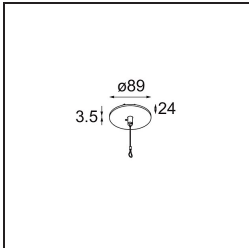

Specifications

Material	13520840
Light Source Type	LED
LED Type	BRIDGELUX WARMDIM 6W
LED technology	LED COB
CRI	Min. 95
Colour Temperature	1800-3000K (Warm Dim)
Lifetime	L80B10 @50,000 Hours
Lamp Included	Yes
Number of Light Sources	1
CIE flux code	98 100 100 100 76
Binning (SDCM)	3
Light Direction	Down
Optic	Reflector
Measured beam angle (°)	46.3
Input Voltage	Constant Current Driver Required
Electrical Class	III
IP Rating	20
Glow wire rating (°C)	960
Indoor/Outdoor	Indoor
Application	Ceiling
Mounting	Suspended
Adjustability	Not Applicable
Distance to Lighted Object (m)	0,1
Primary Colour & Primary Finish	Blue, Anodised
Secondary Colour & Secondary Finish	Blue, Brushed Anodised
Gross weight (g)	2365.0
Drive current (mA)	350
Min. forward voltage (Vf)	15,5
Max. forward voltage (Vf)	18,5
Connected load (W)	6,0
Luminous flux per lamp (lm)	384
Efficacy (lm/W)	64
Glare rating	22

Remark

- Suspension kit not included
 - Suspension kit not included
 - Longer suspension cable on request (standard length is 2 meter)
 - When used in combination with Kompas Round Surface: Suspension Point for Kompas required.
 - This is not a complete product. Suspension kit required.
-

TM30 & CRI diagram

Light distribution & beam diagram

Installation Accessories

- **13523632** Power Feed and Suspension Canopy Surface Round Extruded Trailing Edge DI 350mA (Incl. Suspension Cable 2000) Black Structure
- **13523636** Power Feed and Suspension Canopy Surface Round Extruded Trailing Edge DI 350mA (Incl. Suspension Cable 2000) Grey White Matt