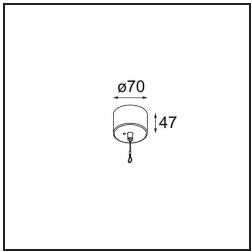

■ **13523132** Power Feed and Suspension Canopy Surface Round 2P Extruded DE (Incl. Suspension Cable 2000) Black Structure

■ **13523136** Power Feed and Suspension Canopy Surface Round 2P Extruded DE (Incl. Suspension Cable 2000) Grey White Structure

■ Choose a required accessory