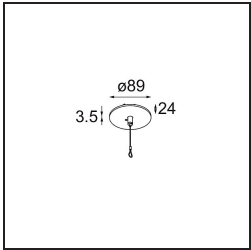

■ **13523032** Power Feed and Suspension Canopy Semi-Recessed Round 2P Extruded DE (Incl. Suspension Cable 2000) Black Structure

■ **13523036** Power Feed and Suspension Canopy Semi-Recessed Round 2P Extruded DE (Incl. Suspension Cable 2000) Grey White Matt