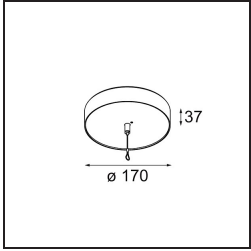

Specifications

Material	13520831
Light Source Type	LED
LED Type	BRIDGELUX WARMDIM 6W
LED technology	LED COB
CRI	Min. 95
Colour Temperature	1800-3000K (Warm Dim)
Lifetime	L80B10 @50,000 Hours
Lamp Included	Yes
Number of Light Sources	1
CIE flux code	98 100 100 100 77
Binning (SDCM)	3
Light Direction	Down
Optic	Reflector
Measured beam angle (°)	46.1
Input Voltage	Constant Current Driver Required
Electrical Class	III
IP Rating	20
Glow wire rating (°C)	960
Indoor/Outdoor	Indoor
Application	Ceiling
Mounting	Suspended
Adjustability	Not Applicable
Distance to Lighted Object (m)	0,1
Primary Colour & Primary Finish	Champagne, Anodised
Secondary Colour & Secondary Finish	Black, Brushed Anodised
Gross weight (g)	2365.0
Drive current (mA)	350
Min. forward voltage (Vf)	15,5
Max. forward voltage (Vf)	18,5
Connected load (W)	6,0
Luminous flux per lamp (lm)	388
Efficacy (lm/W)	65
Glare rating	22

Remark

- Suspension kit not included
 - Suspension kit not included
 - Longer suspension cable on request (standard length is 2 meter)
 - When used in combination with Kompas Round Surface: Suspension Point for Kompas required.
 - This is not a complete product. Suspension kit required.
-

TM30 & CRI diagram

Light distribution & beam diagram

Installation Accessories

■ **13523632** Power Feed and Suspension Canopy Surface Round Extruded Trailing Edge DI 350mA (Incl. Suspension Cable 2000) Black Structure