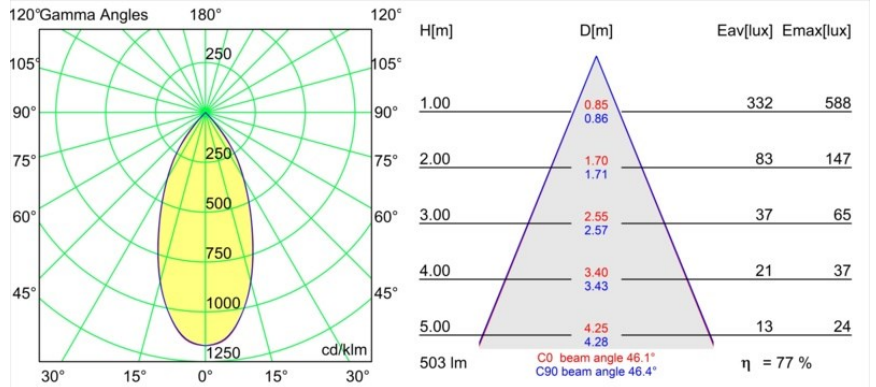

Light distribution & beam diagram