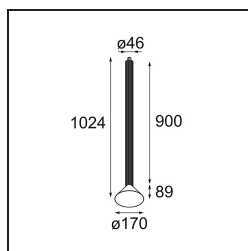

Date
Customer
Project
Type

Extruded Suspended 46 900 1x LED 1800-3000K WD Flood DE Bronze Anodised - Black Brushed Anodised

This statement luminaire loves to play with light when it's on and when it's off. Its strong lines bring vertical structure to your space. The grooves along the shaft tell a different tale, every time the surrounding light changes. A cone-shape lampshade offers glare-free, intimate, accent light. Extruded is made for exchange. People to people, light to shadow.

Specifications

Material	13520826
Light Source Type	LED
LED Type	BRIDGELUX WARMDIM 6W
LED technology	LED COB
CRI	Min. 95
Colour Temperature	1800-3000K (Warm Dim)
Lifetime	L80B10 @50,000 Hours
Lamp Included	Yes
Number of Light Sources	1
CIE flux code	98 100 100 100 77
Binning (SDCM)	3
Light Direction	Down
Optic	Reflector
Measured beam angle (°)	46.1
Input Voltage	Constant Current Driver Required
Electrical Class	III
IP Rating	20
Glow wire rating (°C)	960
Indoor/Outdoor	Indoor
Application	Ceiling
Mounting	Suspended
Adjustability	Not Applicable
Distance to Lighted Object (m)	0,1
Primary Colour & Primary Finish	Bronze, Anodised
Secondary Colour & Secondary Finish	Black, Brushed Anodised
Gross weight (g)	2365.0
Drive current (mA)	350
Min. forward voltage (Vf)	15,5
Max. forward voltage (Vf)	18,5
Connected load (W)	6,0
Luminous flux per lamp (lm)	388
Efficacy (lm/W)	65
Glare rating	22

Remark

- Suspension kit not included
 - Suspension kit not included
 - Longer suspension cable on request (standard length is 2 meter)
 - When used in combination with Kompas Round Surface: Suspension Point for Kompas required.
 - This is not a complete product. Suspension kit required.
-