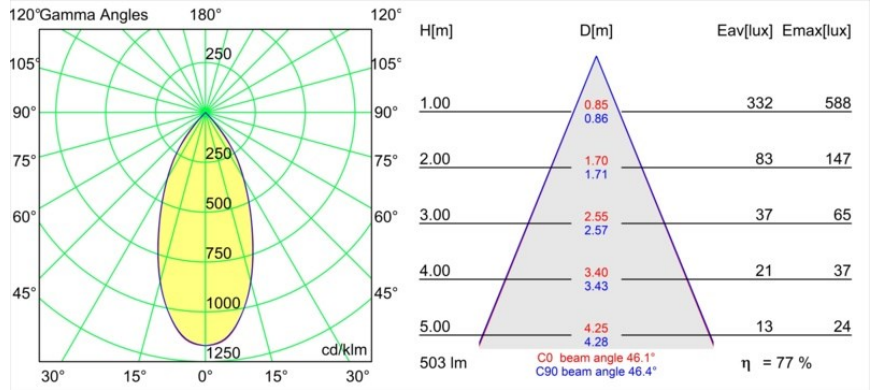

Light distribution & beam diagram