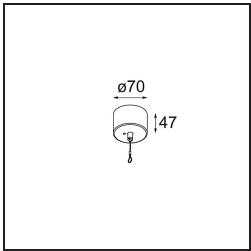

Specifications

Material	13520826
Light Source Type	LED
LED Type	BRIDGELUX WARMDIM 6W
LED technology	LED COB
CRI	Min. 95
Colour Temperature	1800-3000K (Warm Dim)
Lifetime	L80B10 @50,000 Hours
Lamp Included	Yes
Number of Light Sources	1
CIE flux code	98 100 100 100 77
Binning (SDCM)	3
Light Direction	Down
Optic	Reflector
Measured beam angle (°)	46.1
Input Voltage	Constant Current Driver Required
Electrical Class	III
IP Rating	20
Glow wire rating (°C)	960
Indoor/Outdoor	Indoor
Application	Ceiling
Mounting	Suspended
Adjustability	Not Applicable
Distance to Lighted Object (m)	0,1
Primary Colour & Primary Finish	Bronze, Anodised
Secondary Colour & Secondary Finish	Black, Brushed Anodised
Gross weight (g)	2365.0
Drive current (mA)	350
Min. forward voltage (Vf)	15,5
Max. forward voltage (Vf)	18,5
Connected load (W)	6,0
Luminous flux per lamp (lm)	388
Efficacy (lm/W)	65
Glare rating	22

Remark

- Suspension kit not included
 - Suspension kit not included
 - Longer suspension cable on request (standard length is 2 meter)
 - When used in combination with Kompas Round Surface: Suspension Point for Kompas required.
 - This is not a complete product. Suspension kit required.
-

TM30 & CRI diagram

Light distribution & beam diagram

Installation Accessories

- **13523632** Power Feed and Suspension Canopy Surface Round Extruded Trailing Edge DI 350mA (Incl. Suspension Cable 2000) Black Structure
- **13523636** Power Feed and Suspension Canopy Surface Round Extruded Trailing Edge DI 350mA (Incl. Suspension Cable 2000) Grey White Matt

- **13523032** Power Feed and Suspension Canopy Semi-Recessed Round 2P Extruded DE (Incl. Suspension Cable 2000) Black Structure
- **13523036** Power Feed and Suspension Canopy Semi-Recessed Round 2P Extruded DE (Incl. Suspension Cable 2000) Grey White Matt