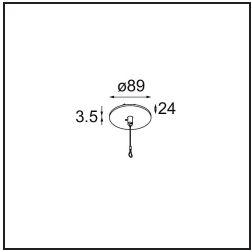

Specifications

Material	13520826
Light Source Type	LED
LED Type	BRIDGELUX WARMDIM 6W
LED technology	LED COB
CRI	Min. 95
Colour Temperature	1800-3000K (Warm Dim)
Lifetime	L80B10 @50,000 Hours
Lamp Included	Yes
Number of Light Sources	1
CIE flux code	98 100 100 100 77
Binning (SDCM)	3
Light Direction	Down
Optic	Reflector
Measured beam angle (°)	46.1
Input Voltage	Constant Current Driver Required
Electrical Class	III
IP Rating	20
Glow wire rating (°C)	960
Indoor/Outdoor	Indoor
Application	Ceiling
Mounting	Suspended
Adjustability	Not Applicable
Distance to Lighted Object (m)	0,1
Primary Colour & Primary Finish	Bronze, Anodised
Secondary Colour & Secondary Finish	Black, Brushed Anodised
Gross weight (g)	2365.0
Drive current (mA)	350
Min. forward voltage (Vf)	15,5
Max. forward voltage (Vf)	18,5
Connected load (W)	6,0
Luminous flux per lamp (lm)	388
Efficacy (lm/W)	65
Glare rating	22

TM30 & CRI diagram

Light distribution & beam diagram

Installation Accessories

- **13523632** Power Feed and Suspension Canopy Surface Round Extruded Trailing Edge DI 350mA (Incl. Suspension Cable 2000) Black Structure
- **13523636** Power Feed and Suspension Canopy Surface Round Extruded Trailing Edge DI 350mA (Incl. Suspension Cable 2000) Grey White Matt