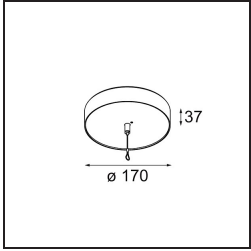

Specifications

Material	13520826
Light Source Type	LED
LED Type	BRIDGELUX WARMDIM 6W
LED technology	LED COB
CRI	Min. 95
Colour Temperature	1800-3000K (Warm Dim)
Lifetime	L80B10 @50,000 Hours
Lamp Included	Yes
Number of Light Sources	1
CIE flux code	98 100 100 100 77
Binning (SDCM)	3
Light Direction	Down
Optic	Reflector
Measured beam angle (°)	46.1
Input Voltage	Constant Current Driver Required
Electrical Class	III
IP Rating	20
Glow wire rating (°C)	960
Indoor/Outdoor	Indoor
Application	Ceiling
Mounting	Suspended
Adjustability	Not Applicable
Distance to Lighted Object (m)	0,1
Primary Colour & Primary Finish	Bronze, Anodised
Secondary Colour & Secondary Finish	Black, Brushed Anodised
Gross weight (g)	2365.0
Drive current (mA)	350
Min. forward voltage (Vf)	15,5
Max. forward voltage (Vf)	18,5
Connected load (W)	6,0
Luminous flux per lamp (lm)	388
Efficacy (lm/W)	65
Glare rating	22

Remark

- Suspension kit not included
 - Suspension kit not included
 - Longer suspension cable on request (standard length is 2 meter)
 - When used in combination with Kompas Round Surface: Suspension Point for Kompas required.
 - This is not a complete product. Suspension kit required.
-

TM30 & CRI diagram

Light distribution & beam diagram

Installation Accessories

- **13523632** Power Feed and Suspension Canopy Surface Round Extruded Trailing Edge DI 350mA (Incl. Suspension Cable 2000) Black Structure
- **13523636** Power Feed and Suspension Canopy Surface Round Extruded Trailing Edge DI 350mA (Incl. Suspension Cable 2000) Grey White Matt