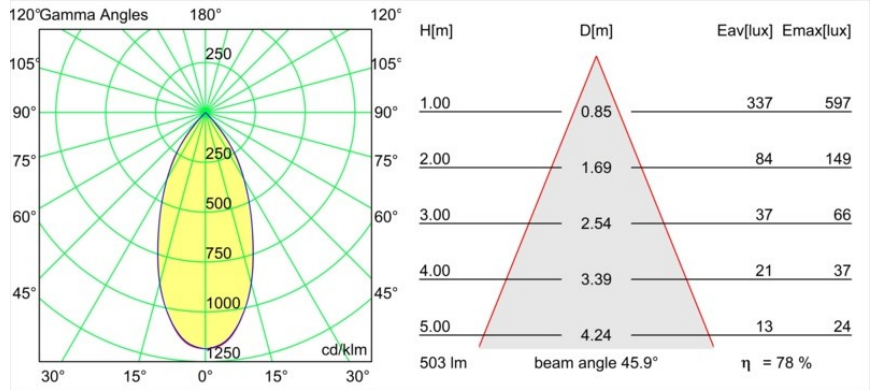

Light distribution & beam diagram