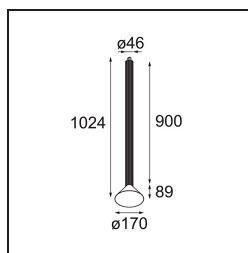

Date
Customer
Project
Type

*Extruded Suspended 46 900 1x LED 1800-3000K WD Flood DE Black Anodised - Silver Bronze Brushed Anodised*

This statement luminaire loves to play with light when it's on and when it's off. Its strong lines bring vertical structure to your space. The grooves along the shaft tell a different tale, every time the surrounding light changes. A cone-shape lampshade offers glare-free, intimate, accent light. Extruded is made for exchange. People to people, light to shadow.

### Specifications

Material	13520825
Light Source Type	LED
LED Type	BRIDGELUX WARMDIM 6W
LED technology	LED COB
CRI	Min. 95
Colour Temperature	1800-3000K (Warm Dim)
Lifetime	L80B10 @50,000 Hours
Lamp Included	Yes
Number of Light Sources	1
CIE flux code	98 100 100 100 78
Binning (SDCM)	3
Light Direction	Down
Optic	Reflector
Measured beam angle (°)	45.9
Input Voltage	Constant Current Driver Required
Electrical Class	III
IP Rating	20
Glow wire rating (°C)	960
Indoor/Outdoor	Indoor
Application	Ceiling
Mounting	Suspended
Adjustability	Not Applicable
Distance to Lighted Object (m)	0,1
Primary Colour & Primary Finish	Black, Anodised
Secondary Colour & Secondary Finish	Silver Bronze, Brushed Anodised
Gross weight (g)	2365.0
Drive current (mA)	350
Min. forward voltage (Vf)	15,5
Max. forward voltage (Vf)	18,5
Connected load (W)	6,0
Luminous flux per lamp (lm)	394
Efficacy (lm/W)	66
Glare rating	22

---

Remark	<ul style="list-style-type: none"><li>• Suspension kit not included</li><li>• Suspension kit not included</li><li>• Longer suspension cable on request (standard length is 2 meter)</li><li>• When used in combination with Kompas Round Surface: Suspension Point for Kompas required.</li><li>• This is not a complete product. Suspension kit required.</li></ul>
--------	--