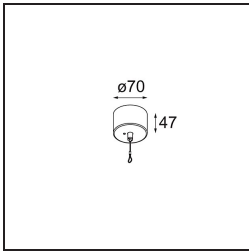

■ **13523132** Power Feed and Suspension Canopy Surface Round 2P Extruded DE (Incl. Suspension Cable 2000) Black Structure

■ **13523136** Power Feed and Suspension Canopy Surface Round 2P Extruded DE (Incl. Suspension Cable 2000) Grey White Structure

■ Choose a required accessory