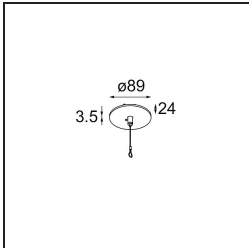

■ **13523032** Power Feed and Suspension Canopy Semi-Recessed Round 2P Extruded DE (Incl. Suspension Cable 2000) Black Structure

■ **13523036** Power Feed and Suspension Canopy Semi-Recessed Round 2P Extruded DE (Incl. Suspension Cable 2000) Grey White Matt