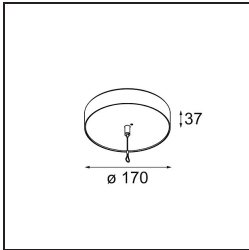

Specifications

Material	13520820
Light Source Type	LED
LED Type	BRIDGELUX WARMDIM 6W
LED technology	LED COB
CRI	Min. 95
Colour Temperature	1800-3000K (Warm Dim)
Lifetime	L80B10 @50,000 Hours
Lamp Included	Yes
Number of Light Sources	1
CIE flux code	98 100 100 100 77
Binning (SDCM)	3
Light Direction	Down
Optic	Reflector
Measured beam angle (°)	46.1
Input Voltage	Constant Current Driver Required
Electrical Class	III
IP Rating	20
Glow wire rating (°C)	960
Indoor/Outdoor	Indoor
Application	Ceiling
Mounting	Suspended
Adjustability	Not Applicable
Distance to Lighted Object (m)	0,1
Primary Colour & Primary Finish	Black, Anodised
Secondary Colour & Secondary Finish	Black, Brushed Anodised
Gross weight (g)	2365.0
Drive current (mA)	350
Min. forward voltage (Vf)	15,5
Max. forward voltage (Vf)	18,5
Connected load (W)	6,0
Luminous flux per lamp (lm)	388
Efficacy (lm/W)	65
Glare rating	22

Remark	<ul style="list-style-type: none">• Suspension kit not included• Suspension kit not included• Longer suspension cable on request (standard length is 2 meter)• When used in combination with Kompas Round Surface: Suspension Point for Kompas required.• This is not a complete product. Suspension kit required.
--------	--

TM30 & CRI diagram

Light distribution & beam diagram

Installation Accessories

■ **13523632** Power Feed and Suspension Canopy Surface Round Extruded Trailing Edge DI 350mA (Incl. Suspension Cable 2000) Black Structure