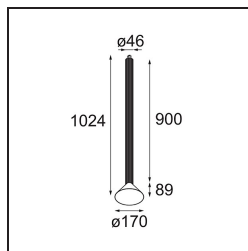

Extruded Suspended 46 900 1x LED 1800-3000K WD Flood DE Black Anodised - Black Brushed Anodised

This statement luminaire loves to play with light when it's on and when it's off. Its strong lines bring vertical structure to your space. The grooves along the shaft tell a different tale, every time the surrounding light changes. A cone-shape lampshade offers glare-free, intimate, accent light. Extruded is made for exchange. People to people, light to shadow.

Specifications

Material	13520820
Light Source Type	LED
LED Type	BRIDGELUX WARMDIM 6W
LED technology	LED COB
CRI	Min. 95
Colour Temperature	1800-3000K (Warm Dim)
Lifetime	L80B10 @50,000 Hours
Lamp Included	Yes
Number of Light Sources	1
CIE flux code	98 100 100 100 77
Binning (SDCM)	3
Light Direction	Down
Optic	Reflector
Measured beam angle (°)	46.1
Input Voltage	Constant Current Driver Required
Electrical Class	III
IP Rating	20
Glow wire rating (°C)	960
Indoor/Outdoor	Indoor
Application	Ceiling
Mounting	Suspended
Adjustability	Not Applicable
Distance to Lighted Object (m)	0,1
Primary Colour & Primary Finish	Black, Anodised
Secondary Colour & Secondary Finish	Black, Brushed Anodised
Gross weight (g)	2365.0
Drive current (mA)	350
Min. forward voltage (Vf)	15,5
Max. forward voltage (Vf)	18,5
Connected load (W)	6,0
Luminous flux per lamp (lm)	388
Efficacy (lm/W)	65
Glare rating	22

Remark	<ul style="list-style-type: none">• Suspension kit not included• Suspension kit not included• Longer suspension cable on request (standard length is 2 meter)• When used in combination with Kompas Round Surface: Suspension Point for Kompas required.• This is not a complete product. Suspension kit required.
--------	--