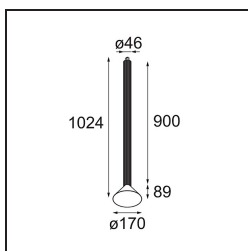

Specifications

Material	13520731
Light Source Type	LED
LED Type	BRIDGELUX V6 HD G8
LED technology	LED COB
CRI	Min. 90
Colour Temperature	3000K
Lifetime	L80B10 @50,000 Hours
Lamp Included	Yes
Number of Light Sources	1
CIE flux code	100 100 100 100 69
Binning (SDCM)	2
Light Direction	Down
Optic	Reflector
Measured beam angle (°)	41.9
Input Voltage	Constant Current Driver Required
Electrical Class	III
IP Rating	20
Glow wire rating (°C)	960
Indoor/Outdoor	Indoor
Application	Ceiling
Mounting	Suspended
Adjustability	Not Applicable
Distance to Lighted Object (m)	0,1
Primary Colour & Primary Finish	Champagne, Anodised
Secondary Colour & Secondary Finish	Black, Brushed Anodised
Gross weight (g)	2365.0
Drive current (mA)	350 500
Min. forward voltage (Vf)	15,4 15,8
Max. forward voltage (Vf)	18,8 19,4
Connected load (W)	6,0 8,8
Luminous flux per lamp (lm)	504 679
Efficacy (lm/W)	88 80
Glare rating	21 22