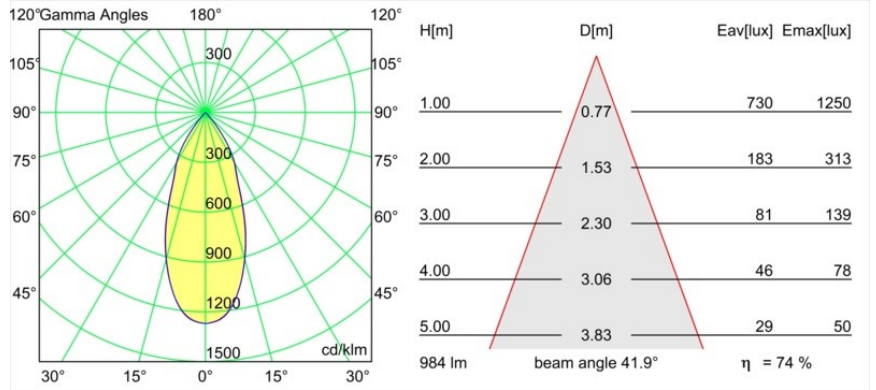

Light distribution & beam diagram