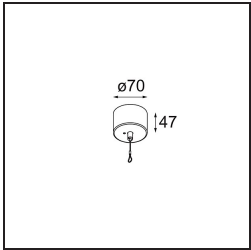

Specifications

Material	13520727
Light Source Type	LED
LED Type	BRIDGELUX V6 HD G8
LED technology	LED COB
CRI	Min. 90
Colour Temperature	3000K
Lifetime	L80B10 @50,000 Hours
Lamp Included	Yes
Number of Light Sources	1
CIE flux code	99 100 100 100 69
Binning (SDCM)	2
Light Direction	Down
Optic	Reflector
Measured beam angle (°)	42.0
Input Voltage	Constant Current Driver Required
Electrical Class	III
IP Rating	20
Glow wire rating (°C)	960
Indoor/Outdoor	Indoor
Application	Ceiling
Mounting	Suspended
Adjustability	Not Applicable
Distance to Lighted Object (m)	0,1
Primary Colour & Primary Finish	Bronze, Anodised
Secondary Colour & Secondary Finish	Bronze, Brushed Anodised
Gross weight (g)	2365.0
Drive current (mA)	350 500
Min. forward voltage (Vf)	15,4 15,8
Max. forward voltage (Vf)	18,8 19,4
Connected load (W)	6,0 8,8
Luminous flux per lamp (lm)	505 681
Efficacy (lm/W)	89 80
Glare rating	21 22

Remark	<ul style="list-style-type: none">• Suspension kit not included• Suspension kit not included• Longer suspension cable on request (standard length is 2 meter)• When used in combination with Kompas Round Surface: Suspension Point for Kompas required.• This is not a complete product. Suspension kit required.
--------	--

TM30 & CRI diagram

Light distribution & beam diagram

Installation Accessories

- **13523032** Power Feed and Suspension Canopy Semi-Recessed Round 2P Extruded DE (Incl. Suspension Cable 2000) Black Structure
- **13523036** Power Feed and Suspension Canopy Semi-Recessed Round 2P Extruded DE (Incl. Suspension Cable 2000) Grey White Matt

- **13523132** Power Feed and Suspension Canopy Surface Round 2P Extruded DE (Incl. Suspension Cable 2000) Black Structure
- **13523136** Power Feed and Suspension Canopy Surface Round 2P Extruded DE (Incl. Suspension Cable 2000) Grey White Structure