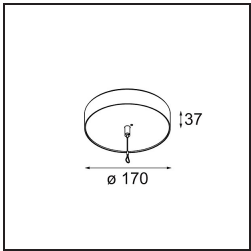

- **13523232** Power Feed and Suspension Canopy Surface Round Extruded Trailing Edge DI 500mA (Incl. Suspension Cable 2000) Black Structure
- **13523236** Power Feed and Suspension Canopy Surface Round Extruded Trailing Edge DI 500mA (Incl. Suspension Cable 2000) Grey White Matt
- **13523332** Power Feed and Suspension Canopy Surface Round Extruded 1-10V DI (Incl. Suspension Cable 2000) Black Structure
- **13523336** Power Feed and Suspension Canopy Surface Round Extruded 1-10V DI (Incl. Suspension Cable 2000) Grey White Matt
- **13523432** Power Feed and Suspension Canopy Surface Round Extruded DALI DI (Incl. Suspension Cable 2000) Black Structure
- **13523436** Power Feed and Suspension Canopy Surface Round Extruded DALI DI (Incl. Suspension Cable 2000) Grey White Matt
- **13523532** Power Feed and Suspension Canopy Surface Round Extruded Casambi DI (Incl. Suspension Cable 2000) Black Structure
- **13523536** Power Feed and Suspension Canopy Surface Round Extruded Casambi DI (Incl. Suspension Cable 2000) Grey White Matt