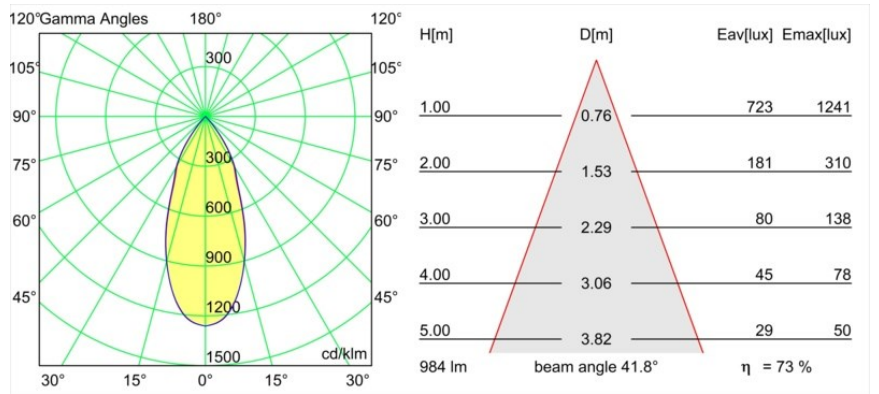

Light distribution & beam diagram