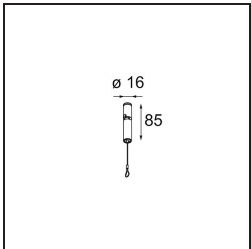

- **13523736** Suspension Point Extruded Kompas (Incl. Suspension Cable 2000) Grey White Matt
- **13523732** Suspension Point Extruded Kompas (Incl. Suspension Cable 2000) Black Structure
- **13570632** Kompas Round Surface 340 DE Black Structure
- **13571209** Kompas Round Surface 340 50W 1-10V DI 500mA White Structure
- **13571232** Kompas Round Surface 340 50W 1-10V DI 500mA Black Structure
- **13571309** Kompas Round Surface 340 50W DALI DI 500mA White Structure