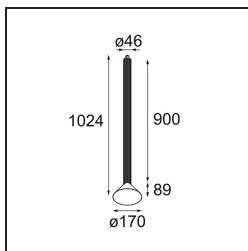

Specifications

Material	13520727
Light Source Type	LED
LED Type	BRIDGELUX V6 HD G8
LED technology	LED COB
CRI	Min. 90
Colour Temperature	3000K
Lifetime	L80B10 @50,000 Hours
Lamp Included	Yes
Number of Light Sources	1
CIE flux code	99 100 100 100 69
Binning (SDCM)	2
Light Direction	Down
Optic	Reflector
Measured beam angle (°)	42.0
Input Voltage	Constant Current Driver Required
Electrical Class	III
IP Rating	20
Glow wire rating (°C)	960
Indoor/Outdoor	Indoor
Application	Ceiling
Mounting	Suspended
Adjustability	Not Applicable
Distance to Lighted Object (m)	0,1
Primary Colour & Primary Finish	Bronze, Anodised
Secondary Colour & Secondary Finish	Bronze, Brushed Anodised
Gross weight (g)	2365.0
Drive current (mA)	350 500
Min. forward voltage (Vf)	15,4 15,8
Max. forward voltage (Vf)	18,8 19,4
Connected load (W)	6,0 8,8
Luminous flux per lamp (lm)	505 681
Efficacy (lm/W)	89 80
Glare rating	21 22

Remark	<ul style="list-style-type: none">• Suspension kit not included• Suspension kit not included• Longer suspension cable on request (standard length is 2 meter)• When used in combination with Kompas Round Surface: Suspension Point for Kompas required.• This is not a complete product. Suspension kit required.
--------	--