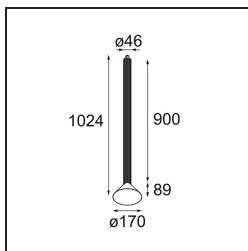

Specifications

Material	13520726
Light Source Type	LED
LED Type	BRIDGELUX V6 HD G8
LED technology	LED COB
CRI	Min. 90
Colour Temperature	3000K
Lifetime	L80B10 @50,000 Hours
Lamp Included	Yes
Number of Light Sources	1
CIE flux code	100 100 100 100 69
Binning (SDCM)	2
Light Direction	Down
Optic	Reflector
Measured beam angle (°)	41.9
Input Voltage	Constant Current Driver Required
Electrical Class	III
IP Rating	20
Glow wire rating (°C)	960
Indoor/Outdoor	Indoor
Application	Ceiling
Mounting	Suspended
Adjustability	Not Applicable
Distance to Lighted Object (m)	0,1
Primary Colour & Primary Finish	Bronze, Anodised
Secondary Colour & Secondary Finish	Black, Brushed Anodised
Gross weight (g)	2365.0
Drive current (mA)	350 500
Min. forward voltage (Vf)	15,4 15,8
Max. forward voltage (Vf)	18,8 19,4
Connected load (W)	6,0 8,8
Luminous flux per lamp (lm)	504 679
Efficacy (lm/W)	88 80
Glare rating	21 22

Remark	<ul style="list-style-type: none">• Suspension kit not included• Suspension kit not included• Longer suspension cable on request (standard length is 2 meter)• When used in combination with Kompas Round Surface: Suspension Point for Kompas required.• This is not a complete product. Suspension kit required.
--------	--