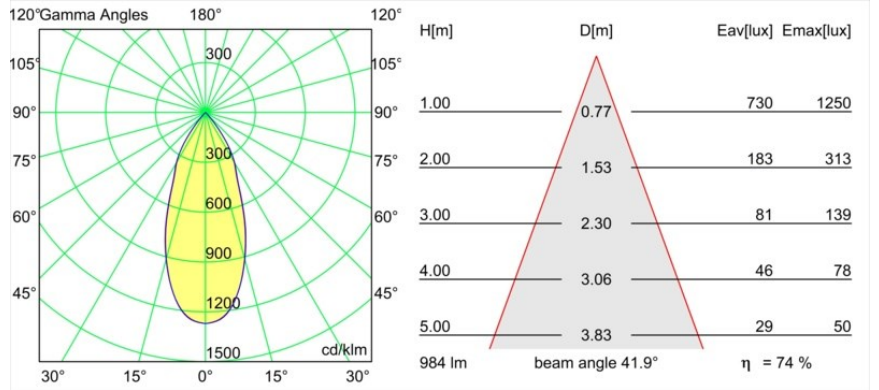

Light distribution & beam diagram