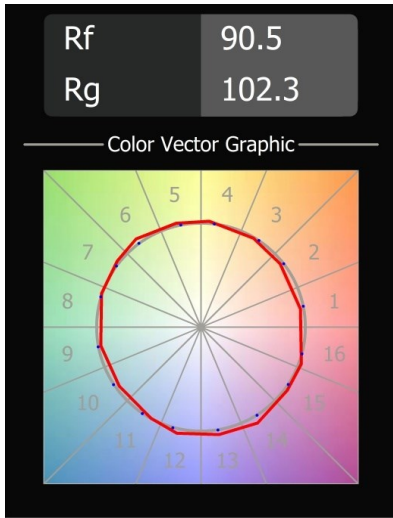

TM30 & CRI diagram