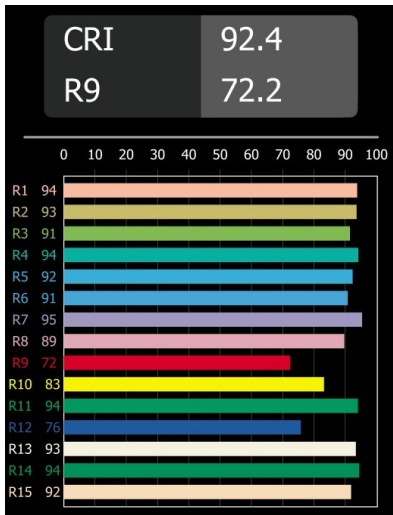

TM30 & CRI diagram