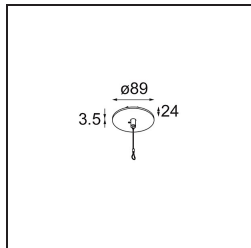

Specifications

Material	13520720
Light Source Type	LED
LED Type	BRIDGELUX V6 HD G8
LED technology	LED COB
CRI	Min. 90
Colour Temperature	3000K
Lifetime	L80B10 @50,000 Hours
Lamp Included	Yes
Number of Light Sources	1
CIE flux code	100 100 100 100 69
Binning (SDCM)	2
Light Direction	Down
Optic	Reflector
Measured beam angle (°)	41.9
Input Voltage	Constant Current Driver Required
Electrical Class	III
IP Rating	20
Glow wire rating (°C)	960
Indoor/Outdoor	Indoor
Application	Ceiling
Mounting	Suspended
Adjustability	Not Applicable
Distance to Lighted Object (m)	0,1
Primary Colour & Primary Finish	Black, Anodised
Secondary Colour & Secondary Finish	Black, Brushed Anodised
Gross weight (g)	2365.0
Drive current (mA)	350 500
Min. forward voltage (Vf)	15,4 15,8
Max. forward voltage (Vf)	18,8 19,4
Connected load (W)	6,0 8,8
Luminous flux per lamp (lm)	504 679
Efficacy (lm/W)	88 80
Glare rating	21 22

Remark

- Suspension kit not included
 - Suspension kit not included
 - Longer suspension cable on request (standard length is 2 meter)
 - When used in combination with Kompas Round Surface: Suspension Point for Kompas required.
 - This is not a complete product. Suspension kit required.
-

TM30 & CRI diagram

Light distribution & beam diagram

Diagrams

Installation Accessories

- **13523032** Power Feed and Suspension Canopy Semi-Recessed Round 2P Extruded DE (Incl. Suspension Cable 2000) Black Structure
- **13523036** Power Feed and Suspension Canopy Semi-Recessed Round 2P Extruded DE (Incl. Suspension Cable 2000) Grey White Matt