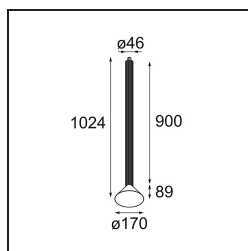

Specifications

Material	13520627
Light Source Type	LED
LED Type	BRIDGELUX V6 HD G8
LED technology	LED COB
CRI	Min. 90
Colour Temperature	2700K
Lifetime	L80B10 @50,000 Hours
Lamp Included	Yes
Number of Light Sources	1
CIE flux code	99 100 100 100 69
Binning (SDCM)	2
Light Direction	Down
Optic	Reflector
Measured beam angle (°)	41.8
Input Voltage	Constant Current Driver Required
Electrical Class	III
IP Rating	20
Glow wire rating (°C)	960
Indoor/Outdoor	Indoor
Application	Ceiling
Mounting	Suspended
Adjustability	Not Applicable
Distance to Lighted Object (m)	0,1
Primary Colour & Primary Finish	Bronze, Anodised
Secondary Colour & Secondary Finish	Bronze, Brushed Anodised
Gross weight (g)	2365.0
Drive current (mA)	350 500
Min. forward voltage (Vf)	15,4 15,8
Max. forward voltage (Vf)	18,8 19,4
Connected load (W)	6,0 8,8
Luminous flux per lamp (lm)	495 667
Efficacy (lm/W)	87 78
Glare rating	21 22