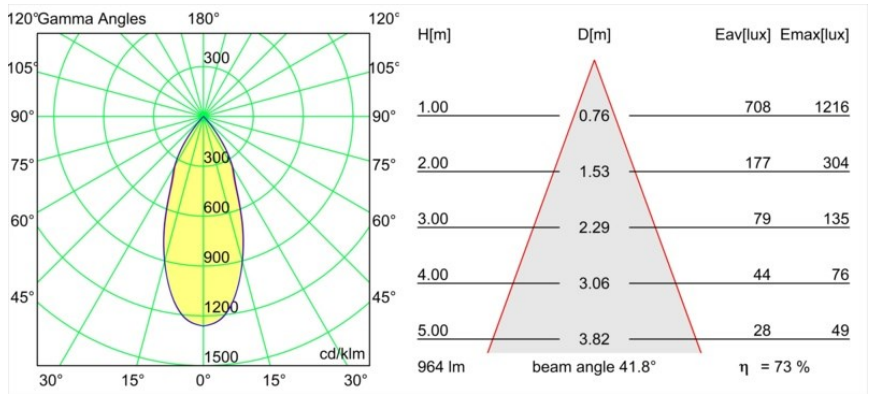

Light distribution & beam diagram