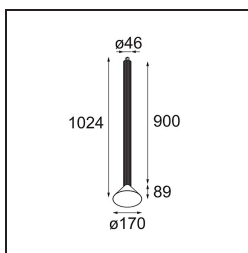

Specifications

Material	13520625
Light Source Type	LED
LED Type	BRIDGELUX V6 HD G8
LED technology	LED COB
CRI	Min. 90
Colour Temperature	2700K
Lifetime	L80B10 @50,000 Hours
Lamp Included	Yes
Number of Light Sources	1
CIE flux code	99 100 100 100 70
Binning (SDCM)	2
Light Direction	Down
Optic	Reflector
Measured beam angle (°)	42.0
Input Voltage	Constant Current Driver Required
Electrical Class	III
IP Rating	20
Glow wire rating (°C)	960
Indoor/Outdoor	Indoor
Application	Ceiling
Mounting	Suspended
Adjustability	Not Applicable
Distance to Lighted Object (m)	0,1
Primary Colour & Primary Finish	Black, Anodised
Secondary Colour & Secondary Finish	Silver Bronze, Brushed Anodised
Gross weight (g)	2365.0
Drive current (mA)	350 500
Min. forward voltage (Vf)	15,4 15,8
Max. forward voltage (Vf)	18,8 19,4
Connected load (W)	6,0 8,8
Luminous flux per lamp (lm)	500 674
Efficacy (lm/W)	88 79
Glare rating	21 22

Remark

- Suspension kit not included
 - Suspension kit not included
 - Longer suspension cable on request (standard length is 2 meter)
 - When used in combination with Kompas Round Surface: Suspension Point for Kompas required.
 - This is not a complete product. Suspension kit required.
-