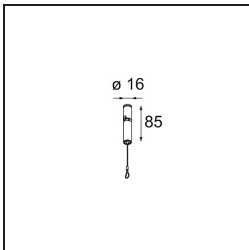

- **13523736** Suspension Point Extruded Kompas (Incl. Suspension Cable 2000) Grey White Matt
- **13523732** Suspension Point Extruded Kompas (Incl. Suspension Cable 2000) Black Structure
- **13570632** Kompas Round Surface 340 DE Black Structure
- **13571209** Kompas Round Surface 340 50W 1-10V DI 500mA White Structure
- **13571232** Kompas Round Surface 340 50W 1-10V DI 500mA Black Structure
- **13571309** Kompas Round Surface 340 50W DALI DI 500mA White Structure
- **13571332** Kompas Round Surface 340 50W DALI DI 500mA Black Structure
- **13571409** Kompas Round Surface 340 100W Casambi DI 350mA White Structure
- **13571432** Kompas Round Surface 340 100W Casambi DI 350mA Black Structure