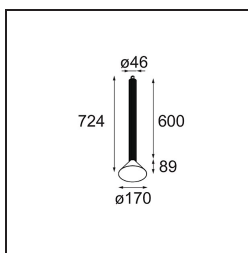

Date
Customer
Project
Type

Extruded Suspended 46 600 1x LED 1800-3000K WD Flood DE Black Anodised - Silver Bronze Brushed Anodised

This statement luminaire loves to play with light when it's on and when it's off. Its strong lines bring vertical structure to your space. The grooves along the shaft tell a different tale, every time the surrounding light changes. A cone-shape lampshade offers glare-free, intimate, accent light. Extruded is made for exchange. People to people, light to shadow.

Specifications

Material	13520525
Light Source Type	LED
LED Type	BRIDGELUX WARMDIM 6W
LED technology	LED COB
CRI	Min. 95
Colour Temperature	1800-3000K (Warm Dim)
Lifetime	L80B10 @50,000 Hours
Lamp Included	Yes
Number of Light Sources	1
CIE flux code	98 100 100 100 78
Binning (SDCM)	3
Light Direction	Down
Optic	Reflector
Measured beam angle (°)	45.9
Input Voltage	Constant Current Driver Required
Electrical Class	III
IP Rating	20
Glow wire rating (°C)	960
Indoor/Outdoor	Indoor
Application	Ceiling
Mounting	Suspended
Adjustability	Not Applicable
Distance to Lighted Object (m)	0,1
Primary Colour & Primary Finish	Black, Anodised
Secondary Colour & Secondary Finish	Silver Bronze, Brushed Anodised
Gross weight (g)	1790.0
Drive current (mA)	350
Min. forward voltage (Vf)	15,5
Max. forward voltage (Vf)	18,5
Connected load (W)	6,0
Luminous flux per lamp (lm)	394
Efficacy (lm/W)	66
Glare rating	22

Remark	<ul style="list-style-type: none">• Suspension kit not included• Suspension kit not included• Longer suspension cable on request (standard length is 2 meter)• When used in combination with Kompas Round Surface: Suspension Point for Kompas required.• This is not a complete product. Suspension kit required.
--------	--