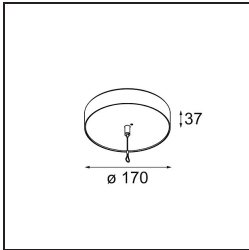

Specifications

Material	13520525
Light Source Type	LED
LED Type	BRIDGELUX WARMDIM 6W
LED technology	LED COB
CRI	Min. 95
Colour Temperature	1800-3000K (Warm Dim)
Lifetime	L80B10 @50,000 Hours
Lamp Included	Yes
Number of Light Sources	1
CIE flux code	98 100 100 100 78
Binning (SDCM)	3
Light Direction	Down
Optic	Reflector
Measured beam angle (°)	45.9
Input Voltage	Constant Current Driver Required
Electrical Class	III
IP Rating	20
Glow wire rating (°C)	960
Indoor/Outdoor	Indoor
Application	Ceiling
Mounting	Suspended
Adjustability	Not Applicable
Distance to Lighted Object (m)	0,1
Primary Colour & Primary Finish	Black, Anodised
Secondary Colour & Secondary Finish	Silver Bronze, Brushed Anodised
Gross weight (g)	1790.0
Drive current (mA)	350
Min. forward voltage (Vf)	15,5
Max. forward voltage (Vf)	18,5
Connected load (W)	6,0
Luminous flux per lamp (lm)	394
Efficacy (lm/W)	66
Glare rating	22

Remark	<ul style="list-style-type: none">• Suspension kit not included• Suspension kit not included• Longer suspension cable on request (standard length is 2 meter)• When used in combination with Kompas Round Surface: Suspension Point for Kompas required.• This is not a complete product. Suspension kit required.
--------	--

TM30 & CRI diagram

Light distribution & beam diagram

Installation Accessories

- **13523632** Power Feed and Suspension Canopy Surface Round Extruded Trailing Edge DI 350mA (Incl. Suspension Cable 2000) Black Structure
- **13523636** Power Feed and Suspension Canopy Surface Round Extruded Trailing Edge DI 350mA (Incl. Suspension Cable 2000) Grey White Matt