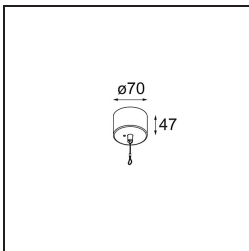

- **13523132** Power Feed and Suspension Canopy Surface Round 2P Extruded DE (Incl. Suspension Cable 2000) Black Structure
- **13523136** Power Feed and Suspension Canopy Surface Round 2P Extruded DE (Incl. Suspension Cable 2000) Grey White Structure