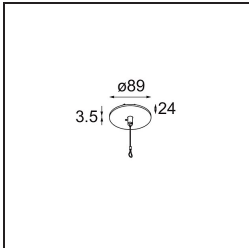

Specifications

Material	13520525
Light Source Type	LED
LED Type	BRIDGELUX WARMDIM 6W
LED technology	LED COB
CRI	Min. 95
Colour Temperature	1800-3000K (Warm Dim)
Lifetime	L80B10 @50,000 Hours
Lamp Included	Yes
Number of Light Sources	1
CIE flux code	98 100 100 100 78
Binning (SDCM)	3
Light Direction	Down
Optic	Reflector
Measured beam angle (°)	45.9
Input Voltage	Constant Current Driver Required
Electrical Class	III
IP Rating	20
Glow wire rating (°C)	960
Indoor/Outdoor	Indoor
Application	Ceiling
Mounting	Suspended
Adjustability	Not Applicable
Distance to Lighted Object (m)	0,1
Primary Colour & Primary Finish	Black, Anodised
Secondary Colour & Secondary Finish	Silver Bronze, Brushed Anodised
Gross weight (g)	1790.0
Drive current (mA)	350
Min. forward voltage (Vf)	15,5
Max. forward voltage (Vf)	18,5
Connected load (W)	6,0
Luminous flux per lamp (lm)	394
Efficacy (lm/W)	66
Glare rating	22

Remark	<ul style="list-style-type: none">• Suspension kit not included• Suspension kit not included• Longer suspension cable on request (standard length is 2 meter)• When used in combination with Kompas Round Surface: Suspension Point for Kompas required.• This is not a complete product. Suspension kit required.
--------	--

TM30 & CRI diagram

Light distribution & beam diagram

Installation Accessories

- **13523632** Power Feed and Suspension Canopy Surface Round Extruded Trailing Edge DI 350mA (Incl. Suspension Cable 2000) Black Structure
- **13523636** Power Feed and Suspension Canopy Surface Round Extruded Trailing Edge DI 350mA (Incl. Suspension Cable 2000) Grey White Matt