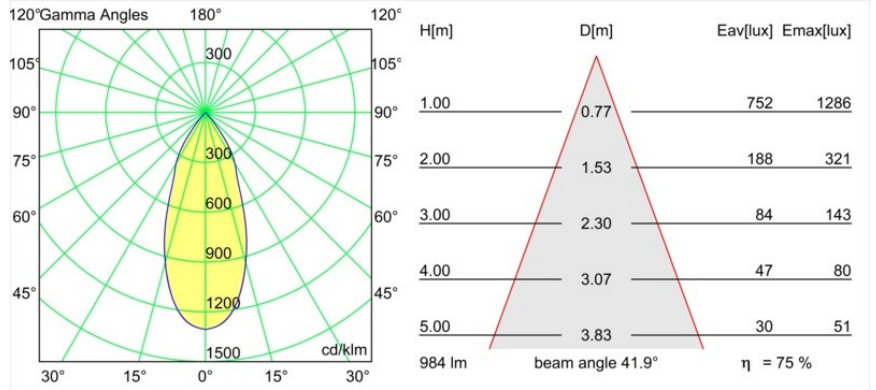

Light distribution & beam diagram