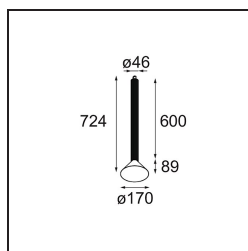

Date
Customer
Project
Type

Extruded Suspended 46 600 1x LED 3000K Flood DE Champagne Anodised - Champagne Brushed Anodised

This statement luminaire loves to play with light when it's on and when it's off. Its strong lines bring vertical structure to your space. The grooves along the shaft tell a different tale, every time the surrounding light changes. A cone-shape lampshade offers glare-free, intimate, accent light. Extruded is made for exchange. People to people, light to shadow.

Specifications

Material	13520434
Light Source Type	LED
LED Type	BRIDGELUX V6 HD G8
LED technology	LED COB
CRI	Min. 90
Colour Temperature	3000K
Lifetime	L80B10 @50,000 Hours
Lamp Included	Yes
Number of Light Sources	1
CIE flux code	99 100 100 100 72
Binning (SDCM)	2
Light Direction	Down
Optic	Reflector
Measured beam angle (°)	41.9
Input Voltage	Constant Current Driver Required
Electrical Class	III
IP Rating	20
Glow wire rating (°C)	960
Indoor/Outdoor	Indoor
Application	Ceiling
Mounting	Suspended
Adjustability	Not Applicable
Distance to Lighted Object (m)	0,1
Primary Colour & Primary Finish	Champagne, Anodised
Secondary Colour & Secondary Finish	Champagne, Brushed Anodised
Gross weight (g)	1790.0
Drive current (mA)	350 500
Min. forward voltage (Vf)	15,4 15,8
Max. forward voltage (Vf)	18,8 19,4
Connected load (W)	6,0 8,8
Luminous flux per lamp (lm)	524 707
Efficacy (lm/W)	92 83
Glare rating	22 23