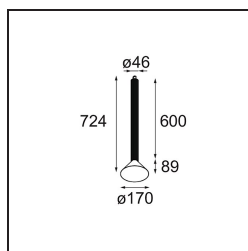

Extruded Suspended 46 600 1x LED 3000K Flood DE Champagne Anodised - Black Brushed Anodised

This statement luminaire loves to play with light when it's on and when it's off. Its strong lines bring vertical structure to your space. The grooves along the shaft tell a different tale, every time the surrounding light changes. A cone-shape lampshade offers glare-free, intimate, accent light. Extruded is made for exchange. People to people, light to shadow.

Specifications

Material	13520431
Light Source Type	LED
LED Type	BRIDGELUX V6 HD G8
LED technology	LED COB
CRI	Min. 90
Colour Temperature	3000K
Lifetime	L80B10 @50,000 Hours
Lamp Included	Yes
Number of Light Sources	1
CIE flux code	100 100 100 100 69
Binning (SDCM)	2
Light Direction	Down
Optic	Reflector
Measured beam angle (°)	41.9
Input Voltage	Constant Current Driver Required
Electrical Class	III
IP Rating	20
Glow wire rating (°C)	960
Indoor/Outdoor	Indoor
Application	Ceiling
Mounting	Suspended
Adjustability	Not Applicable
Distance to Lighted Object (m)	0,1
Primary Colour & Primary Finish	Champagne, Anodised
Secondary Colour & Secondary Finish	Black, Brushed Anodised
Gross weight (g)	1790.0
Drive current (mA)	350 500
Min. forward voltage (Vf)	15,4 15,8
Max. forward voltage (Vf)	18,8 19,4
Connected load (W)	6,0 8,8
Luminous flux per lamp (lm)	504 679
Efficacy (lm/W)	88 80
Glare rating	21 22