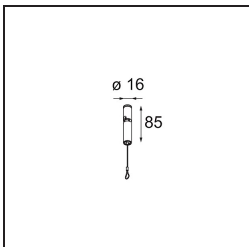

- **13523736** Suspension Point Extruded Kompas (Incl. Suspension Cable 2000) Grey White Matt
- **13523732** Suspension Point Extruded Kompas (Incl. Suspension Cable 2000) Black Structure
- **13570632** Kompas Round Surface 340 DE Black Structure
- **13571209** Kompas Round Surface 340 50W 1-10V DI 500mA White Structure
- **13571232** Kompas Round Surface 340 50W 1-10V DI 500mA Black Structure
- **13571309** Kompas Round Surface 340 50W DALI DI 500mA White Structure