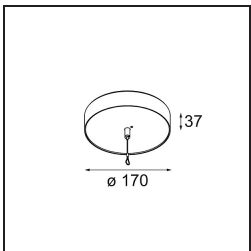

- **13523232** Power Feed and Suspension Canopy Surface Round Extruded Trailing Edge DI 500mA (Incl. Suspension Cable 2000) Black Structure
- **13523236** Power Feed and Suspension Canopy Surface Round Extruded Trailing Edge DI 500mA (Incl. Suspension Cable 2000) Grey White Matt
- **13523332** Power Feed and Suspension Canopy Surface Round Extruded 1-10V DI (Incl. Suspension Cable 2000) Black Structure
- **13523336** Power Feed and Suspension Canopy Surface Round Extruded 1-10V DI (Incl. Suspension Cable 2000) Grey White Matt
- **13523432** Power Feed and Suspension Canopy Surface Round Extruded DALI DI (Incl. Suspension Cable 2000) Black Structure
- **13523436** Power Feed and Suspension Canopy Surface Round Extruded DALI DI (Incl. Suspension Cable 2000) Grey White Matt
- **13523532** Power Feed and Suspension Canopy Surface Round Extruded Casambi DI (Incl. Suspension Cable 2000) Black Structure
- **13523536** Power Feed and Suspension Canopy Surface Round Extruded Casambi DI (Incl. Suspension Cable 2000) Grey White Matt