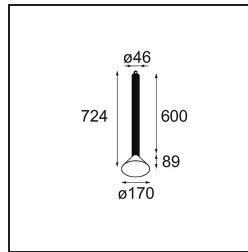

Specifications

Material	13520426
Light Source Type	LED
LED Type	BRIDGELUX V6 HD G8
LED technology	LED COB
CRI	Min. 90
Colour Temperature	3000K
Lifetime	L80B10 @50,000 Hours
Lamp Included	Yes
Number of Light Sources	1
CIE flux code	100 100 100 100 69
Binning (SDCM)	2
Light Direction	Down
Optic	Reflector
Measured beam angle (°)	41.9
Input Voltage	Constant Current Driver Required
Electrical Class	III
IP Rating	20
Glow wire rating (°C)	960
Indoor/Outdoor	Indoor
Application	Ceiling
Mounting	Suspended
Adjustability	Not Applicable
Distance to Lighted Object (m)	0,1
Primary Colour & Primary Finish	Bronze, Anodised
Secondary Colour & Secondary Finish	Black, Brushed Anodised
Gross weight (g)	1790.0
Drive current (mA)	350 500
Min. forward voltage (Vf)	15,4 15,8
Max. forward voltage (Vf)	18,8 19,4
Connected load (W)	6,0 8,8
Luminous flux per lamp (lm)	504 679
Efficacy (lm/W)	88 80
Glare rating	21 22