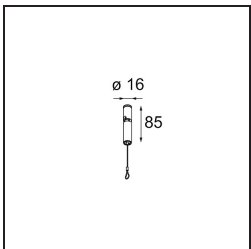

- **13523736** Suspension Point Extruded Kompas (Incl. Suspension Cable 2000) Grey White Matt
- **13523732** Suspension Point Extruded Kompas (Incl. Suspension Cable 2000) Black Structure
- **13570632** Kompas Round Surface 340 DE Black Structure
- **13571209** Kompas Round Surface 340 50W 1-10V DI 500mA White Structure
- **13571232** Kompas Round Surface 340 50W 1-10V DI 500mA Black Structure
- **13571309** Kompas Round Surface 340 50W DALI DI 500mA White Structure