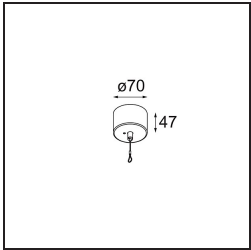

Specifications

Material	13520426
Light Source Type	LED
LED Type	BRIDGELUX V6 HD G8
LED technology	LED COB
CRI	Min. 90
Colour Temperature	3000K
Lifetime	L80B10 @50,000 Hours
Lamp Included	Yes
Number of Light Sources	1
CIE flux code	100 100 100 100 69
Binning (SDCM)	2
Light Direction	Down
Optic	Reflector
Measured beam angle (°)	41.9
Input Voltage	Constant Current Driver Required
Electrical Class	III
IP Rating	20
Glow wire rating (°C)	960
Indoor/Outdoor	Indoor
Application	Ceiling
Mounting	Suspended
Adjustability	Not Applicable
Distance to Lighted Object (m)	0,1
Primary Colour & Primary Finish	Bronze, Anodised
Secondary Colour & Secondary Finish	Black, Brushed Anodised
Gross weight (g)	1790.0
Drive current (mA)	350 500
Min. forward voltage (Vf)	15,4 15,8
Max. forward voltage (Vf)	18,8 19,4
Connected load (W)	6,0 8,8
Luminous flux per lamp (lm)	504 679
Efficacy (lm/W)	88 80
Glare rating	21 22

Remark	<ul style="list-style-type: none">• Suspension kit not included• Suspension kit not included• Longer suspension cable on request (standard length is 2 meter)• When used in combination with Kompas Round Surface: Suspension Point for Kompas required.• This is not a complete product. Suspension kit required.
--------	--

TM30 & CRI diagram

Light distribution & beam diagram

Installation Accessories

- **13523032** Power Feed and Suspension Canopy Semi-Recessed Round 2P Extruded DE (Incl. Suspension Cable 2000) Black Structure
- **13523036** Power Feed and Suspension Canopy Semi-Recessed Round 2P Extruded DE (Incl. Suspension Cable 2000) Grey White Matt

- **13523132** Power Feed and Suspension Canopy Surface Round 2P Extruded DE (Incl. Suspension Cable 2000) Black Structure
- **13523136** Power Feed and Suspension Canopy Surface Round 2P Extruded DE (Incl. Suspension Cable 2000) Grey White Structure