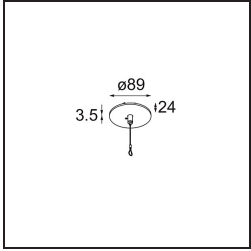

Installation Accessories

- **13523032** Power Feed and Suspension Canopy Semi-Recessed Round 2P Extruded DE (Incl. Suspension Cable 2000) Black Structure
- **13523036** Power Feed and Suspension Canopy Semi-Recessed Round 2P Extruded DE (Incl. Suspension Cable 2000) Grey White Matt