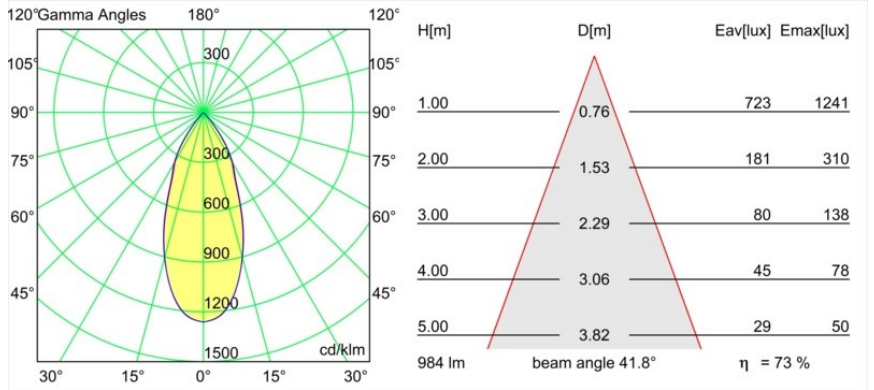

Light distribution & beam diagram