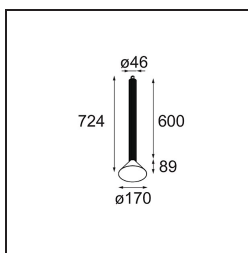

### Specifications

Material	13520421
Light Source Type	LED
LED Type	BRIDGELUX V6 HD G8
LED technology	LED COB
CRI	Min. 90
Colour Temperature	3000K
Lifetime	L80B10 @50,000 Hours
Lamp Included	Yes
Number of Light Sources	1
CIE flux code	99 100 100 100 69
Binning (SDCM)	2
Light Direction	Down
Optic	Reflector
Measured beam angle (°)	42.0
Input Voltage	Constant Current Driver Required
Electrical Class	III
IP Rating	20
Glow wire rating (°C)	960
Indoor/Outdoor	Indoor
Application	Ceiling
Mounting	Suspended
Adjustability	Not Applicable
Distance to Lighted Object (m)	0,1
Primary Colour & Primary Finish	Black, Anodised
Secondary Colour & Secondary Finish	Bronze, Brushed Anodised
Gross weight (g)	1790.0
Drive current (mA)	350      500
Min. forward voltage (Vf)	15,4      15,8
Max. forward voltage (Vf)	18,8      19,4
Connected load (W)	6,0      8,8
Luminous flux per lamp (lm)	505      681
Efficacy (lm/W)	89      80
Glare rating	21      22