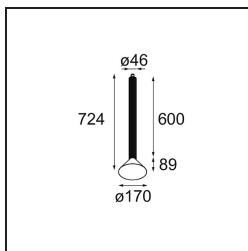

Extruded Suspended 46 600 1x LED 3000K Flood DE Black Anodised - Black Brushed Anodised

This statement luminaire loves to play with light when it's on and when it's off. Its strong lines bring vertical structure to your space. The grooves along the shaft tell a different tale, every time the surrounding light changes. A cone-shape lampshade offers glare-free, intimate, accent light. Extruded is made for exchange. People to people, light to shadow.

Specifications

Material	13520420
Light Source Type	LED
LED Type	BRIDGELUX V6 HD G8
LED technology	LED COB
CRI	Min. 90
Colour Temperature	3000K
Lifetime	L80B10 @50,000 Hours
Lamp Included	Yes
Number of Light Sources	1
CIE flux code	100 100 100 100 69
Binning (SDCM)	2
Light Direction	Down
Optic	Reflector
Measured beam angle (°)	41.9
Input Voltage	Constant Current Driver Required
Electrical Class	III
IP Rating	20
Glow wire rating (°C)	960
Indoor/Outdoor	Indoor
Application	Ceiling
Mounting	Suspended
Adjustability	Not Applicable
Distance to Lighted Object (m)	0,1
Primary Colour & Primary Finish	Black, Anodised
Secondary Colour & Secondary Finish	Black, Brushed Anodised
Gross weight (g)	1790.0
Drive current (mA)	350 500
Min. forward voltage (Vf)	15,4 15,8
Max. forward voltage (Vf)	18,8 19,4
Connected load (W)	6,0 8,8
Luminous flux per lamp (lm)	504 679
Efficacy (lm/W)	88 80
Glare rating	21 22